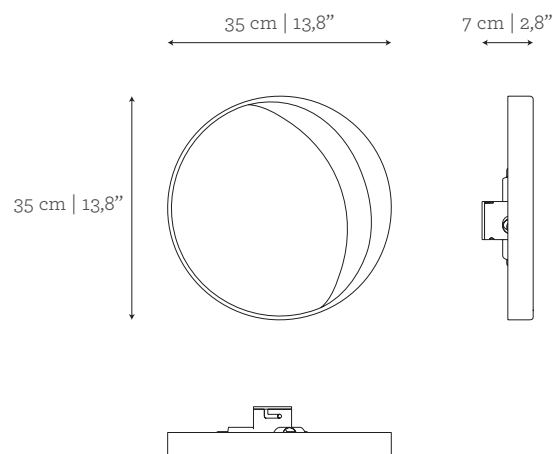

AS PICTURED

MATERIALS & FINISHES

Lampshade: Carrara marble in honed finishing.
Rim: Brushed Brass.

DIMENSIONS

Ø: 50 cm | 19,7"
 D: 7 cm | 2,8"

BULBS & VOLTAGE

3 x G9 LED, 3W 2700K 200lm | 230V
EU & UK - Bulbs and sockets included;
USA - Wiring, bulbs and sockets not included;
Non-EU requirements - Please send an email to info@gingerandjagger.com

AS PICTURED

MATERIALS & FINISHES

Lampshade: Carrara marble in honed finishing.
Rim: Brushed Brass.

DIMENSIONS

Ø: 35 cm | 13,8"
 D: 7 cm | 2,8"

BULBS & VOLTAGE

3 x G9 LED, 3W 2700K 200lm | 230V
EU & UK - Bulbs and sockets included;
USA - Wiring, bulbs and sockets not included;
Non-EU requirements - Please send an email to info@gingerandjagger.com

LIGHT CONTROL OPTIONS

Dimmer compatible.
 DALI controller system available
 (upcharge over retail price), upon request.

CUSTOM/BESPOKE

This product is suitable for custom size.
 Range between:
 Ø: 35 cm | 13,8" - 50 cm | 19,7"
 D not customizable

0,02 m³ | 0,71 ft³

WEIGHT

4 kg | 8,8 lbs

11 kg | 24,2 lbs

GINGER & JAGGER

PRODUCT OPTIONS

Eclipse | 35 Wall Lamp

MATERIALS & FINISHES