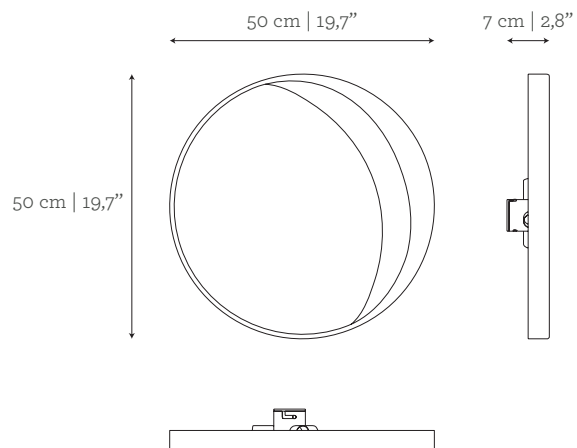

AS PICTURED

MATERIALS & FINISHES

Lampshade: Carrara marble in honed finishing.
Rim: Brushed Brass.

DIMENSIONS

Ø: 50 cm | 19,7"
 D: 7 cm | 2,8"

BULBS & VOLTAGE

3 x G9 LED, 3W 2700K 200lm | 230V
EU & UK - Bulbs and sockets included;
USA - Wiring, bulbs and sockets not included;
Non-EU requirements - Please send an email to info@gingerandjagger.com

LIGHT CONTROL OPTIONS

Dimmer compatible.
 DALI controller system available
 (upcharge over retail price), upon request.

CUSTOM/BESPOKE

This product is suitable for custom size.
 Range between:
 Ø: 35 cm | 13,8" - 50 cm | 19,7"
 D not customizable

AS PICTURED

MATERIALS & FINISHES

Lampshade: Carrara marble in honed finishing.
Rim: Brushed Brass.

DIMENSIONS

Ø: 35 cm | 13,8"
 D: 7 cm | 2,8"

BULBS & VOLTAGE

3 x G9 LED, 3W 2700K 200lm | 230V
EU & UK - Bulbs and sockets included;
USA - Wiring, bulbs and sockets not included;
Non-EU requirements - Please send an email to info@gingerandjagger.com