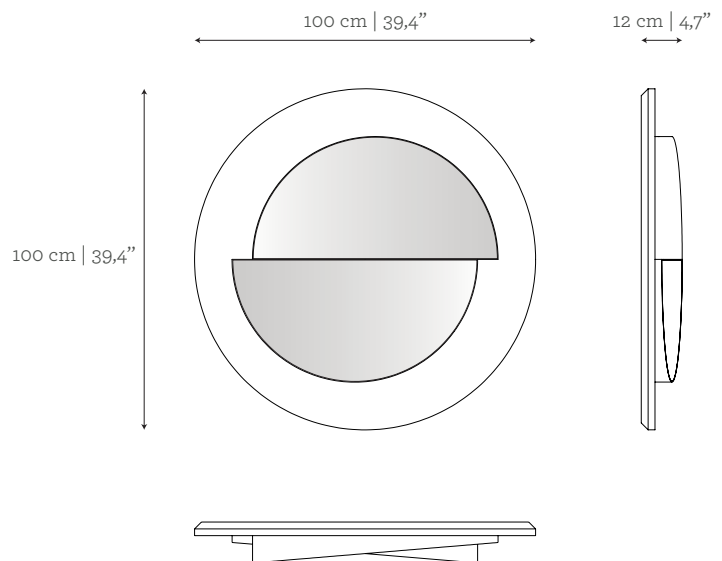

Packed (in wooden case)

0,40 m³ | 14,13 ft³

106 kg | 233,7 lbs