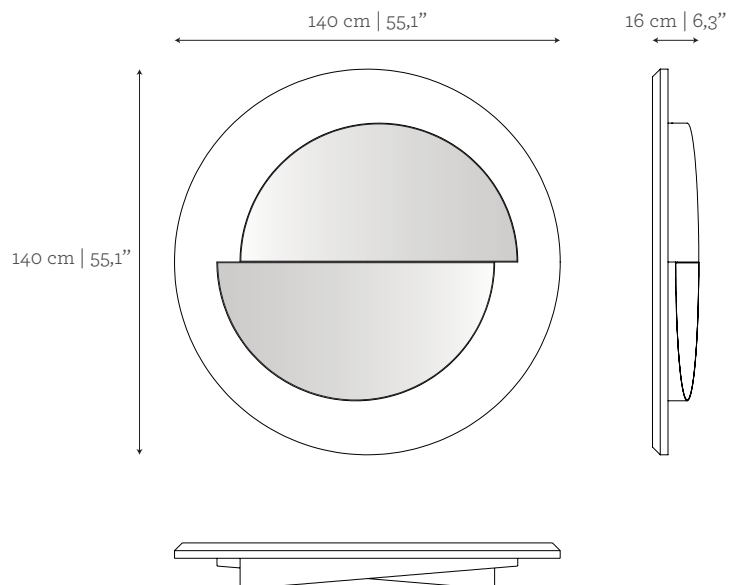

CUSTOM/BESPOKE

This product is suitable for custom size.

Range between:

Ø: 60 cm | 23,6" - 180 cm | 70,9"

D: 6 cm | 2,4" - 22 cm | 8,7"

ENVIRONMENT

This product is made for living areas in interior spaces only. This product is not specified for bathrooms, spa's or humid environments. Not suitable for exteriors.

AS PICTURED

MATERIALS & FINISHES

Frame: Amara Ebony wood veneer in gloss finishing.

Metal details: Brushed Brass.

Mirror: Clear finishing.

DIMENSIONS

Ø: 140 cm | 55,1"

D: 16 cm | 6,3"

VOLUME

0,31 m³ | 10,95 ft³

WEIGHT

49 kg | 108 lbs

Packed (in wooden case)

0,74 m³ | 26,13 ft³

148 kg | 326,3 lbs

MATERIALS & FINISHES