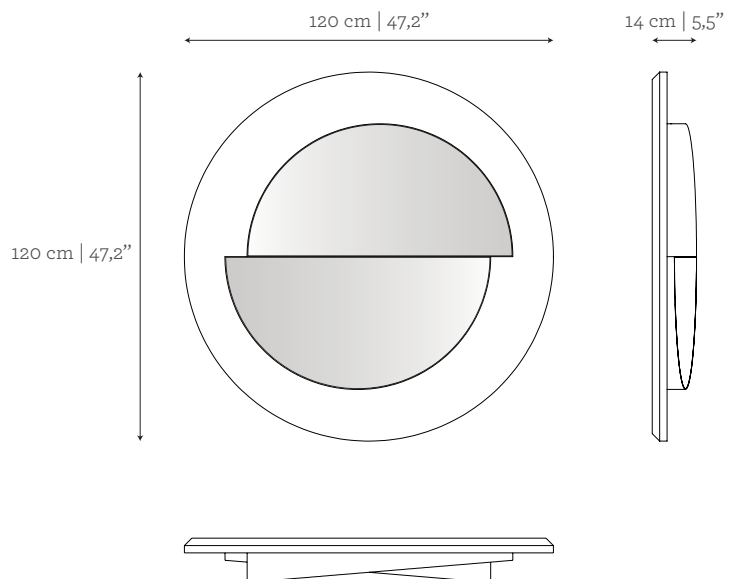

Packed (in wooden case)

0,56 m³ | 19,78 ft³

127 kg | 280 lbs