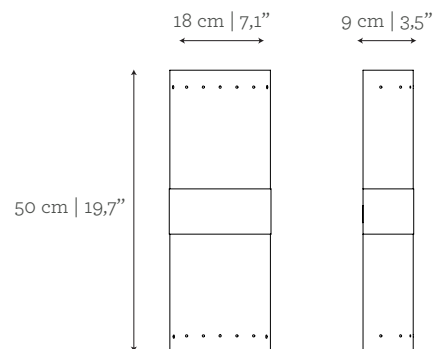

LIGHT CONTROL OPTIONS

Dimmer compatible.
 DALI controller system available
 (upcharge over retail price), upon request.

CUSTOM/BESPOKE

This product is suitable for custom size. Range between:
 W: 18 cm | 7,1" - 50 cm | 19,7"
 D not customizable
 H: 40 cm | 15,8" - 100 cm | 39,4"

ENVIRONMENT

This product is made for living areas in interior spaces only. This product is not specified for bathrooms, spa's or humid environments. Not suitable for exteriors.

DIMENSIONS

W: 18 cm | 7,1"
 D: 9 cm | 3,5"
 H: 50 cm | 31,5"

VOLUME

0,01 m³ | 0,35 ft³

Packed (in reinforced carton case)

0,06 m³ | 2,12 ft³

WEIGHT

4 kg | 8,8 lbs

6 kg | 13,2 lbs

GINGER & JAGGER