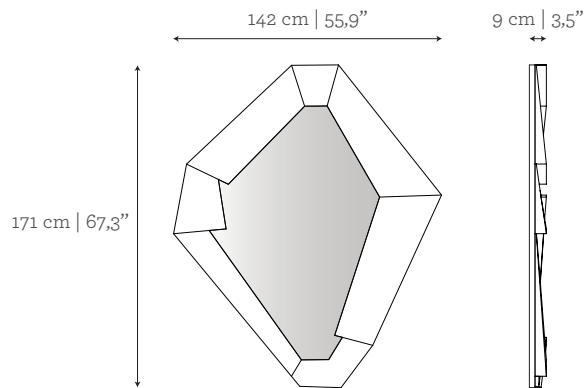

AS PICTURED

MATERIALS & FINISHES

Frame:

- A:** Cherry in matt finishing.
- B:** Polished Hammered Brass.
- C:** Brushed Brass.
- D:** Brushed Nickel.

Mirror: Clear finishing.

DIMENSIONS

W: 142 cm | 55,9"
D: 9 cm | 3,5"
H: 171 cm | 67,3"

CUSTOM/BESPOKE

This product is suitable for custom size.

Range between:

W: 107 cm | 42,1" - 210 cm | 82,7"

D not customizable

H: 128 cm | 50,4" - 250 cm | 98,4"

ENVIRONMENT

This product is made for living areas in interior spaces only. This product is not specified for bathrooms, spa's or humid environments. Not suitable for exteriors.

VOLUME

0,34 m³ | 12 ft³

WEIGHT

47 kg | 103,6 lbs

Packed (in wooden case)

0,42 m³ | 14,83 ft³

108 kg | 238,1 lbs

- Frame A
- Frame B
- Frame C
- Frame D