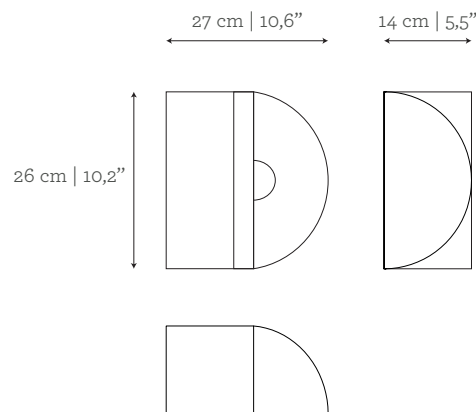

VOLUME

0,01 m³ | 0,35 ft³

Packed (in wooden case)

0,03 m³ | 1,06 ft³

WEIGHT

14 kg | 30,9 lbs

22 kg | 48,5 lbs