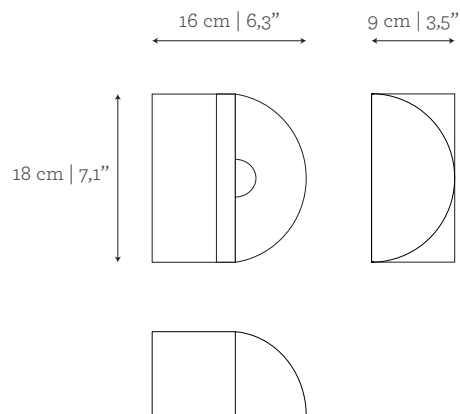

VOLUME

0,003 m³ | 0,11 ft³

Packed (in wooden case)

0,01 m³ | 0,35 ft³

WEIGHT

4 kg | 8,8 lbs

10 kg | 22 lbs