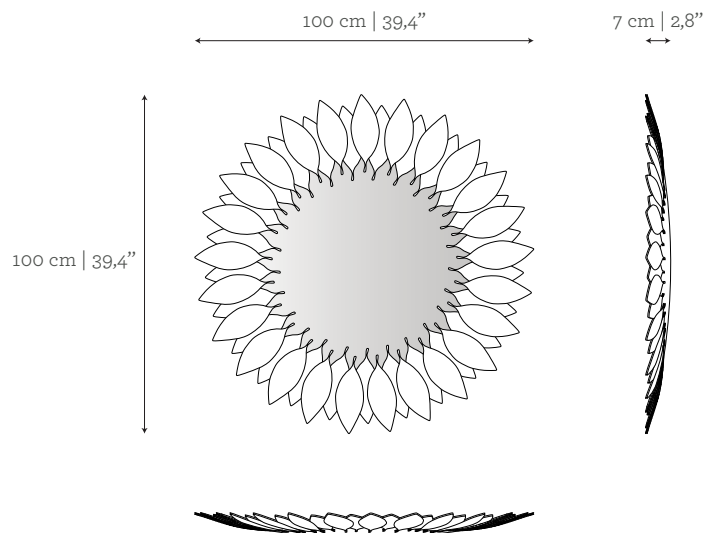

Packed (in wooden case)

0,21 m³ | 7,42 ft³

55 kg | 121,3 lbs