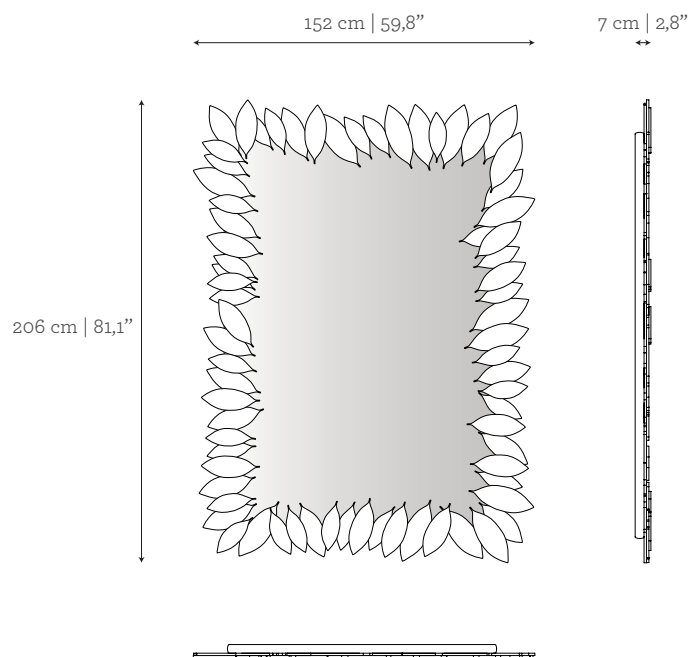

Leaf | Rectangular Mirror

The Leaf mirrors' golden frame, made from leaves molded in brass casting, evokes the falling of autumn leaves around a pond. The leaves are assembled by hand by artisans.

AS PICTURED

MATERIALS & FINISHES

Frame: Cast brass with Brass finishing.

Mirror: Clear finishing.

DIMENSIONS

W: 152 cm | 59,8"

D: 7 cm | 2,8"

H: 206 cm | 81,1"

CUSTOM/BESPOKE

This product is suitable for custom size.

Range between:

W: 100 cm | 39,4" - 300 cm | 118,2"

D not customizable.

H: 100 cm | 39,4" - 300 cm | 118,2"

ENVIRONMENT

This product is made for living areas in interior spaces only. This product is not specified for bathrooms, spa's or humid environments. Not suitable for exteriors.

VOLUME

0,22 m³ | 7,77 ft³

WEIGHT

85 kg | 187,4 lbs

Packed (in wooden case)

0,73 m³ | 25,78 ft³

175 kg | 385,8 lbs

MATERIALS & FINISHES