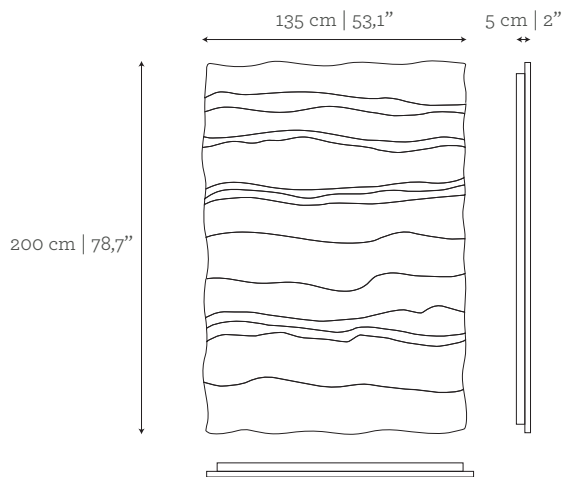

H: 131 cm | 51,6"

CUSTOM/BESPOKE

This product is suitable for custom size.

Range between:

W: 30 cm | 11,8" - 200 cm | 78,7"

D: 5 cm | 2" - 10 cm | 118,2"

H: 30 cm | 11,8" - 200 cm | 78,7"

ENVIRONMENT

Mantle | 200 Mirror

When gazing a canyon or a valley, the Earth's textures and layers reveal themselves. The Mantle Mirror devises a symbolic interpretation of these primal elements, introducing detailed mirrored marquetry in a distinctive and unique piece.

AS PICTURED

MATERIALS & FINISHES

Frame: Polished Brass.

Mirror:

- A:** Bronze.
- B:** Smokey.
- C:** Clear.

DIMENSIONS

W: 135 cm | 53,1"

D: 5 cm | 2"

H: 200 cm | 78,7"

CUSTOM/BESPOKE

This product is suitable for custom size.

Range between:

W: 30 cm | 11,8" - 200 cm | 78,7"

D: 5 cm | 2" - 10 cm | 118,2"

H: 30 cm | 11,8" - 200 cm | 78,7"

ENVIRONMENT