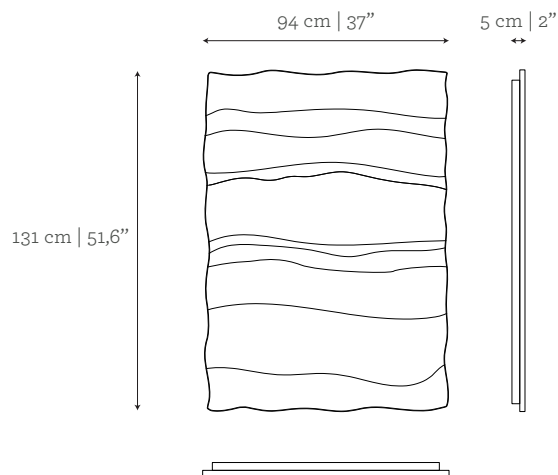

Mantle | Mirror

When gazing a canyon or a valley, the Earth's textures and layers reveal themselves. The Mantle Mirror devises a symbolic interpretation of these primal elements, introducing detailed mirrored marquetry in a distinctive and unique piece.

AS PICTURED

MATERIALS & FINISHES

Frame: Polished Brass.

Mirror:

- A:** Smokey.
- B:** Bronze.
- C:** Clear.

DIMENSIONS

W: 94 cm | 37"

D: 5 cm | 2"

H: 131 cm | 51,6"

CUSTOM/BESPOKE

This product is suitable for custom size.

Range between:

W: 30 cm | 11,8" - 200 cm | 78,7"

D: 5 cm | 2" - 10 cm | 118,2"

H: 30 cm | 11,8" - 200 cm | 78,7"

ENVIRONMENT

AS PICTURED

MATERIALS & FINISHES

Frame: Polished Brass.

Mirror:

- A:** Bronze.
- B:** Smokey.
- C:** Clear.

DIMENSIONS

W: 135 cm | 53,1"

D: 5 cm | 2"