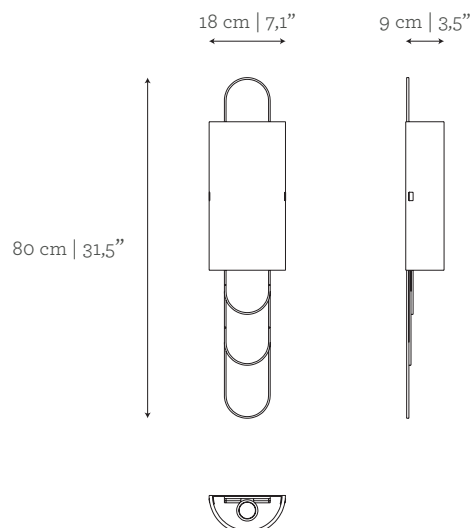

LIGHT CONTROL OPTIONS

Dimmer compatible.
 DALI controller system available
 (upcharge over retail price), upon request.

CUSTOM/BESPOKE

This product is suitable for custom size. Range between:
 W: 18 cm | 7,1" - 50 cm | 19,7"
 D: not suitable for customization.
 H: 60 cm | 23,6" - 130 cm | 51,2"

ENVIRONMENT

This product is made for living areas in interior spaces only. This product is not specified for bathrooms, spa's or humid environments. Not suitable for exteriors.

DIMENSIONS

W: 18 cm | 7,1"
 D: 9 cm | 3,5"
 H: 80 cm | 31,5"

VOLUME

0,013 m³ | 0,35 ft³

Packed (in reinforced carton case)

0,07 m³ | 2,47 ft³

WEIGHT

3,1 kg | 6,8 lbs

6 kg | 13,2 lbs

GINGER & JAGGER