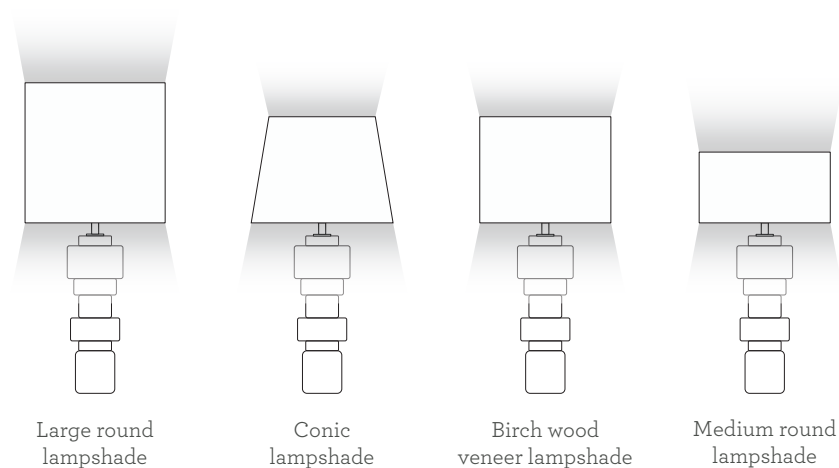

Large round lampshade:

Conic lampshade:

Medium round lampshade:

LIGHT DIRECTION

Large round lampshade

Conic lampshade

Birch wood veneer lampshade

Medium round lampshade