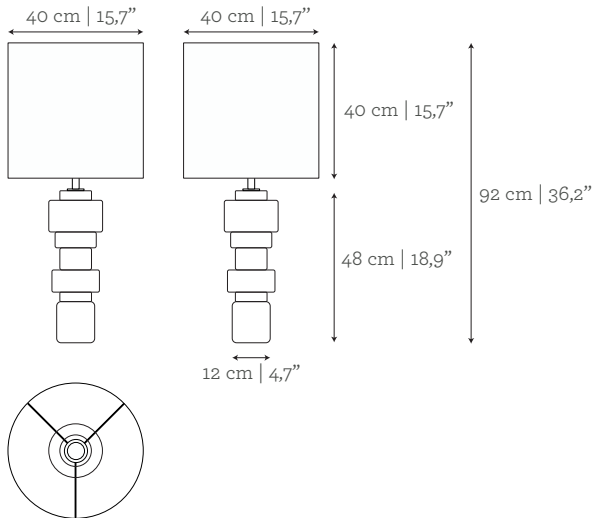

PRODUCT OPTIONS

Saturn | Small Table Lamp

LAMPSHADE

Large round lampshade: