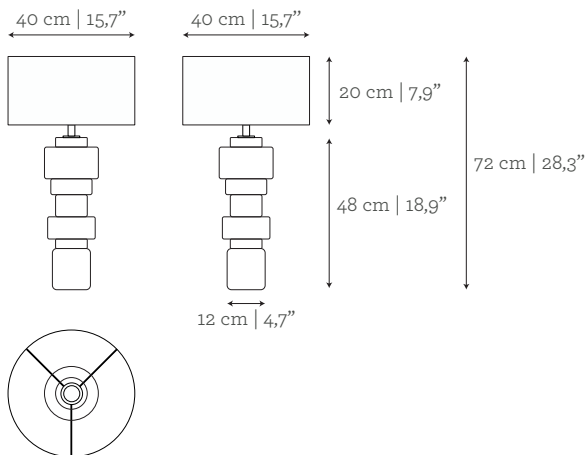

Medium round lampshade: