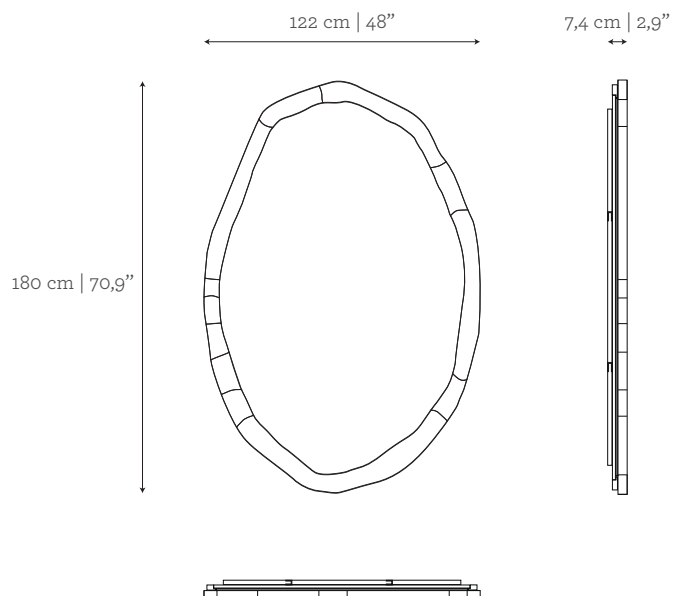

AS PICTURED

MATERIALS & FINISHES

Frame: Romano Travertine in natural finishing.

Metal Sections: Polished Brass.

Mirror: Smokey finishing.

DIMENSIONS

W: 122 cm | 48"

D: 7,4 cm | 2,9"

H: 180 cm | 70,9"

CUSTOM/BESPOKE

This product is not suitable for customization.

ENVIRONMENT

This product is made for living areas in interior spaces only. This product is not specified for bathrooms, spa's or humid environments. Not suitable for exteriors.

VOLUME

0,16 m³ | 5,65 ft³

WEIGHT

80 kg | 176,4 lbs

Packed (in wooden case)

0,32 m³ | 11,30 ft³

145 kg | 319,7 lbs

MATERIALS & FINISHES