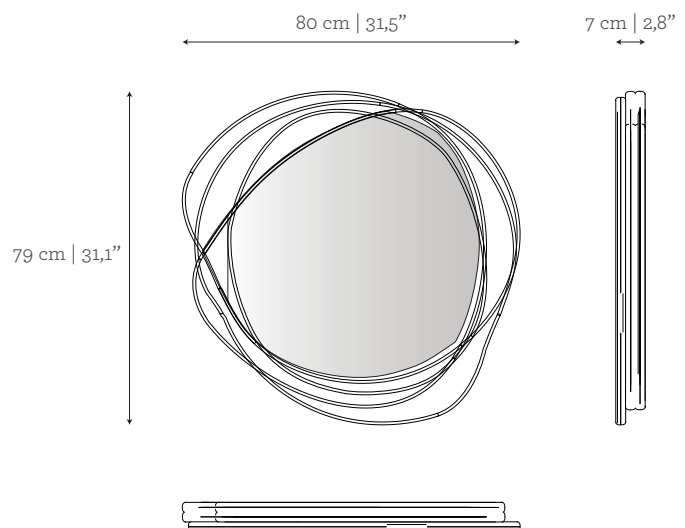

Packed (in wooden case)

0,19 m³ | 6,71 ft³

46 kg | 101,4 lbs