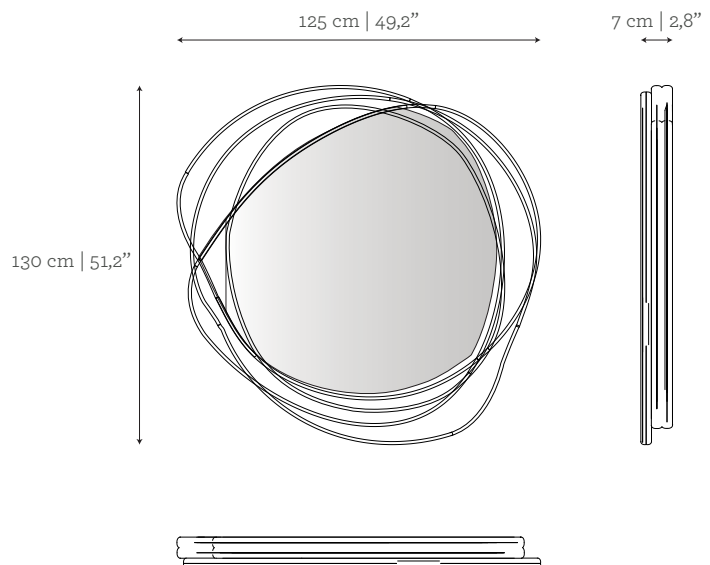

Packed (in wooden case)

0,31 m³ | 10,95 ft³

72 kg | 158,7 lbs