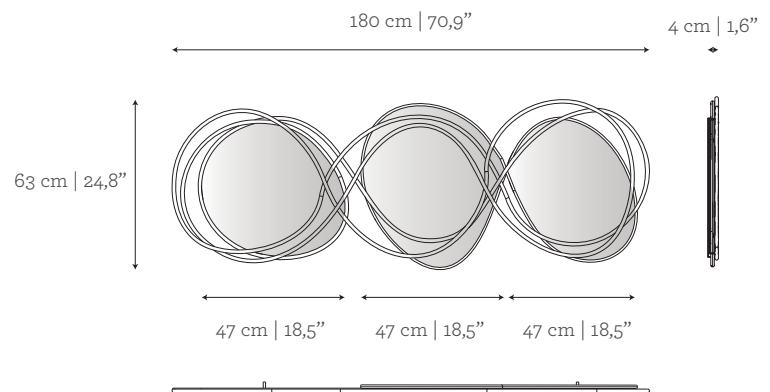

Vine | Triptyc Mirror

Framing the beholder in a crown of vine branches, the Vine mirror is the ultimate artisanal piece. The three arches that form the frame are handmade from vine branches, molded in brass casting, found in the Douro Valley, home of the unique Port Wine.

AS PICTURED

MATERIALS & FINISHES

Frame: Three arches in cast brass with Brass finishing.

Mirror: Clear finishing.

DIMENSIONS

W: 180 cm | 49,2"

D: 4 cm | 2,8"

H: 63 cm | 51,2"

CUSTOM/BESPOKE

This product is suitable for custom size.

Range between:

W: 120 cm | 47,2" - 300 cm | 118,1"

D not customizable.

H: 42,5 cm | 16,7" - 105 cm | 41,3"

ENVIRONMENT

This product is made for living areas in interior spaces only. This product is not specified for bathrooms, spa's or humid environments. Not suitable for exteriors.

VOLUME

0,05 m³ | 1,77 ft³

WEIGHT

18 kg | 39,7 lbs

Packed (in wooden case)

0,23 m³ | 8,12 ft³

69 kg | 152,1 lbs

PRODUCT OPTIONS