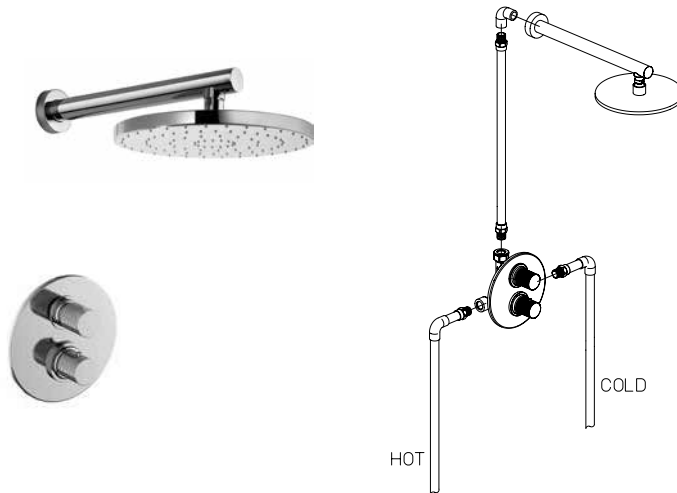

series
Alessandra

CR

CHROME

PW

BRUSHED
NICKEL

Complies
with
ADA
Accessibility

VALVE 711

Thermostatic Valve
3/4" inlet connections

19..425

3 way diverter. 3/4" ceramic disc valve. 1/2" inlet connections.

NEEDS ROUGH VALVE 425

KIT 2

- Thermostatic tub & shower KIT including:
- 8" Brass round rain shower head - Anti Limestone
 - 12" Brass round wall mounted arm & flange
 - Trim 691 with thermostatic valve & 2 way diverter volume control
 - Rough in valve 691
 - 5 3/4" Brass tub spout
 - 1/2" NPT inlet connections

KIT 4

- Thermostatic shower KIT including:
- 8" Brass round rain shower head - Anti Limestone
 - 12" Brass round wall mounted arm & flange
 - Trim 690 with thermostatic valve & 3/4" ceramic disc volume control
 - Rough in valve 690
 - 1/2" inlet connections

KIT 6

- Thermostatic hand shower KIT including:
- 8" Brass round rain shower head - Anti Limestone
 - 12" Brass round wall mounted arm & flange
 - Trim 691 with thermostatic valve & 2 way diverter volume control
 - Rough in valve 691
 - Round wall mounted brass handshower set including 1-jet round handshower, wall mounted bracket & supply elbow + flange, 78" flexible hose
 - 1/2" inlet connections