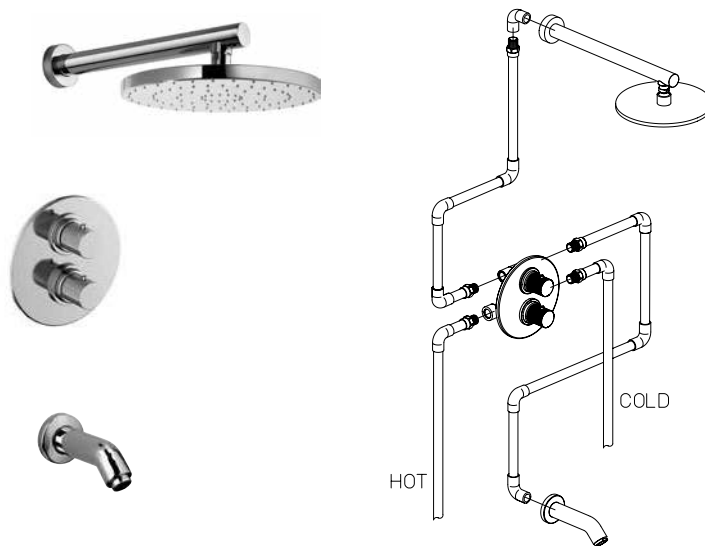

NEEDS ROUGH VALVE 691

replacement ceramic disc valve
53CC956DEV35
replacement cartridge
2TCC959

19..711

3/4" thermostatic valve only.

NEEDS ROUGH VALVE 711

19..400

Volume control trim kit.

NEEDS ROUGH VALVE 400 OR 402

19..425

3 way diverter. 3/4" ceramic disc valve. 1/2" inlet connections.

NEEDS ROUGH VALVE 425

KIT 2

- Thermostatic tub & shower KIT including:
- 8" Brass round rain shower head - Anti Limestone
 - 12" Brass round wall mounted arm & flange
 - Trim 691 with thermostatic valve & 2 way diverter volume control
 - Rough in valve 691
 - 5 3/4" Brass tub spout
 - 1/2" NPT inlet connections

KIT 4

- Thermostatic shower KIT including:
- 8" Brass round rain shower head - Anti Limestone
 - 12" Brass round wall mounted arm & flange
 - Trim 690 with thermostatic valve & 3/4" ceramic disc volume control
 - Rough in valve 690
 - 1/2" inlet connections

KIT 6

- Thermostatic hand shower KIT including:
- 8" Brass round rain shower head - Anti Limestone
 - 12" Brass round wall mounted arm & flange
 - Trim 691 with thermostatic valve & 2 way diverter volume control
 - Rough in valve 691
 - Round wall mounted brass handshower set including 1-jet round handshower, wall mounted bracket & supply elbow + flange, 78" flexible hose
 - 1/2" inlet connections