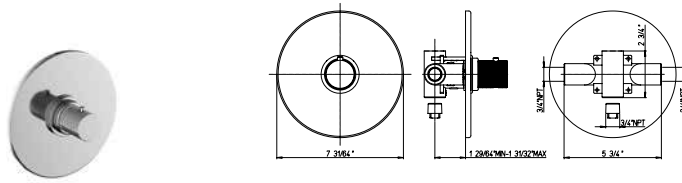

NEEDS ROUGH VALVE 691

replacement ceramic disc valve
53CC956DEV35
replacement cartridge
2TCC959

19..711

3/4" thermostatic valve only.

NEEDS ROUGH VALVE 711

19..400

Volume control trim kit.

NEEDS ROUGH VALVE 400 OR 402

19..425

3 way diverter. 3/4" ceramic disc valve. 1/2" inlet connections.

NEEDS ROUGH VALVE 425

KIT 2

- Thermostatic tub & shower KIT including:
- 8" Brass round rain shower head - Anti Limestone
 - 12" Brass round wall mounted arm & flange
 - Trim 691 with thermostatic valve & 2 way diverter volume control
 - Rough in valve 691
 - 5 3/4" Brass tub spout
 - 1/2" NPT inlet connections