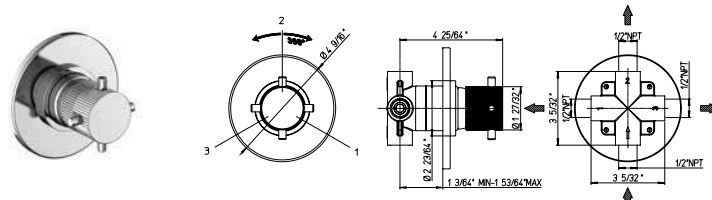

NEEDS ROUGH VALVE 691

replacement ceramic disc valve
53CC956DEV35
replacement cartridge
2TCC959

19..711

3/4" thermostatic valve only.

NEEDS ROUGH VALVE 711

19..400

Volume control trim kit.

NEEDS ROUGH VALVE 400 OR 402

19..425

3 way diverter. 3/4" ceramic disc valve. 1/2" inlet connections.

NEEDS ROUGH VALVE 425

KIT 2

- Thermostatic tub & shower KIT including:
- 8" Brass round rain shower head - Anti Limestone
 - 12" Brass round wall mounted arm & flange
 - Trim 691 with thermostatic valve & 2 way diverter volume control
 - Rough in valve 691
 - 5 3/4" Brass tub spout
 - 1/2" NPT inlet connections

KIT 4

- Thermostatic shower KIT including:
- 8" Brass round rain shower head - Anti Limestone
 - 12" Brass round wall mounted arm & flange
 - Trim 690 with thermostatic valve & 3/4" ceramic disc volume control
 - Rough in valve 690
 - 1/2" inlet connections