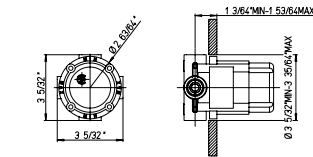

VALVE 425

3 ways Diverter Rough-in Valve
1/2" inlet connections

Flows 9.7 GPM @ 60 PSI