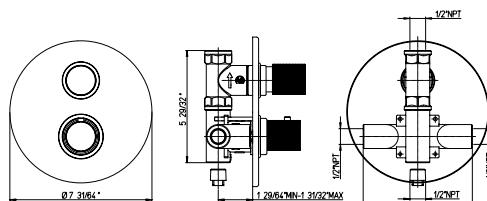

19..690

Thermostatic valve with 3/4" ceramic disc volume control.

NEEDS ROUGH VALVE 690

replacement ceramic disc valve
53CC5813/4S25
replacement cartridge
2TCC959