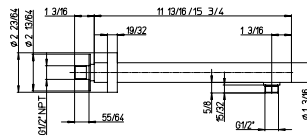

RD..74512

12" wallmount shower arm with strengthened fixing.