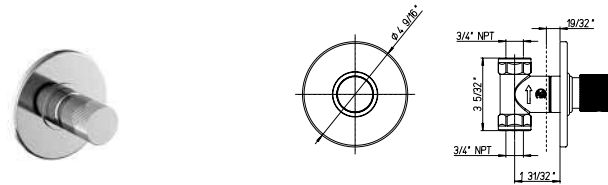

series
Alessandra

CR

CHROME

PW

BRUSHED
NICKEL

Complies
with
ADA
Accessibility

VALVE 711

Thermostatic Valve
3/4" inlet connections

NEEDS ROUGH VALVE 691

replacement ceramic disc valve
53CC956DEV35
replacement cartridge
2TCC959

19..711

3/4" thermostatic valve only.

NEEDS ROUGH VALVE 711

19..400

Volume control trim kit.

NEEDS ROUGH VALVE 400 OR 402

19..425

3 way diverter. 3/4" ceramic disc valve. 1/2" inlet connections.

NEEDS ROUGH VALVE 425

KIT 2

- Thermostatic tub & shower KIT including:
- 8" Brass round rain shower head - Anti Limestone
 - 12" Brass round wall mounted arm & flange
 - Trim 691 with thermostatic valve & 2 way diverter volume control
 - Rough in valve 691
 - 5 3/4" Brass tub spout
 - 1/2" NPT inlet connections

KIT 4

- Thermostatic shower KIT including:
- 8" Brass round rain shower head - Anti Limestone
 - 12" Brass round wall mounted arm & flange
 - Trim 690 with thermostatic valve & 3/4" ceramic disc volume control
 - Rough in valve 690
 - 1/2" inlet connections