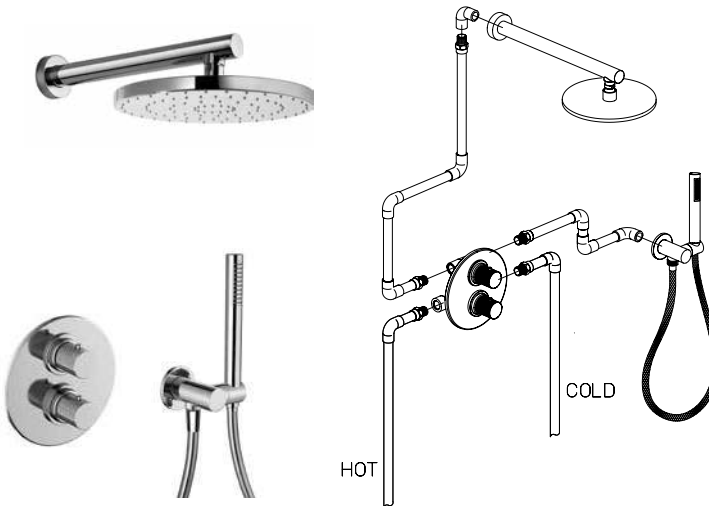

series
Alessandra

CR

CHROME

PW

BRUSHED
NICKEL

Complies
with
ADA
Accessibility

VALVE 711

Thermostatic Valve
3/4" inlet connections

19..425

3 way diverter. 3/4" ceramic disc valve. 1/2" inlet connections.

NEEDS ROUGH VALVE 425

KIT 2

- Thermostatic tub & shower KIT including:
- 8" Brass round rain shower head - Anti Limestone
 - 12" Brass round wall mounted arm & flange
 - Trim 691 with thermostatic valve & 2 way diverter volume control
 - Rough in valve 691
 - 5 3/4" Brass tub spout
 - 1/2" NPT inlet connections

KIT 4

- Thermostatic shower KIT including:
- 8" Brass round rain shower head - Anti Limestone
 - 12" Brass round wall mounted arm & flange
 - Trim 690 with thermostatic valve & 3/4" ceramic disc volume control
 - Rough in valve 690
 - 1/2" inlet connections

KIT 6

- Thermostatic hand shower KIT including:
- 8" Brass round rain shower head - Anti Limestone
 - 12" Brass round wall mounted arm & flange
 - Trim 691 with thermostatic valve & 2 way diverter volume control
 - Rough in valve 691
 - Round wall mounted brass handshower set including 1-jet round handshower, wall mounted bracket & supply elbow + flange, 78" flexible hose
 - 1/2" inlet connections