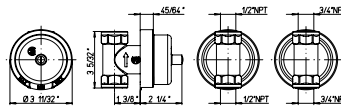

Flows 9.6 GPM @ 60 PSI

VALVE 400

1/2" Volume Control
1/2" inlet connections
Flows 12.5 GPM @ 60 PSI

VALVE 402

3/4" Volume Control
3/4" inlet connections
Flows 15.0 GPM @ 60 PSI

VALVE 425

3 ways Diverter Rough-in Valve
1/2" inlet connections