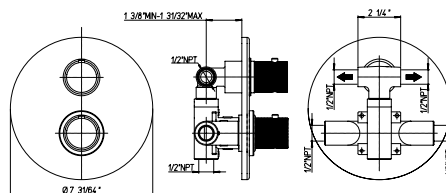

19..691

Thermostatic valve with 2 way diverter volume control.

NEEDS ROUGH VALVE 691

replacement ceramic disc valve
53CC956DEV35
replacement cartridge
2TCC959