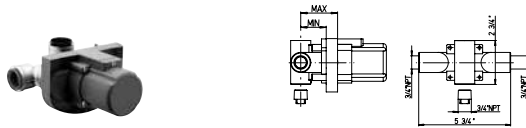

series
Alessandra

CR

CHROME

PW

BRUSHED
NICKEL

Complies
with
ADA
Accessibility

VALVE 711

Thermostatic Valve
3/4" inlet connections

Flows 9.6 GPM @ 60 PSI

VALVE 400

1/2" Volume Control
1/2" inlet connections
Flows 12.5 GPM @ 60 PSI

VALVE 402

3/4" Volume Control
3/4" inlet connections
Flows 15.0 GPM @ 60 PSI

VALVE 425

3 ways Diverter Rough-in Valve
1/2" inlet connections