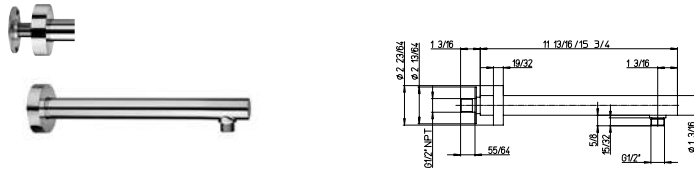

RD..74512

12" wallmount shower arm with strengthened fixing.