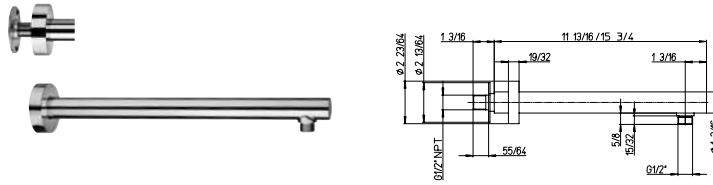

RD..74516

16" wallmount shower arm with strengthened fixing.