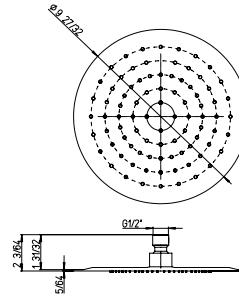

12" Ceiling mount shower arm with strengthened fixing.

**RD..75908**

Extraslim 8" showerhead only.  
Round design.  
1/2" connections.

Flow Rate: 1.8 GPM @ 60 PSI MAX

**RD..75910**

Extraslim 10" showerhead only.  
Round design.  
½" connections.

Flow Rate: 1.8 GPM @ 60 PSI MAX

**RD..75912**

Extraslim 12" showerhead only.  
Round design.  
½" connections.

Flow Rate: 1.8 GPM @ 60 PSI MAX

**78..75908**

8" round brass shower head.  
Anti-limestone.  
½" connections.

Flow Rate: 1.8 GPM @ 60 PSI MAX

**78..75910**

10" round brass shower head.  
Anti-limestone.  
½" connections.

Flow Rate: 1.8 GPM @ 60 PSI MAX

**78..75912**

12 round brass shower head.  
Anti-limestone.  
½" connections.