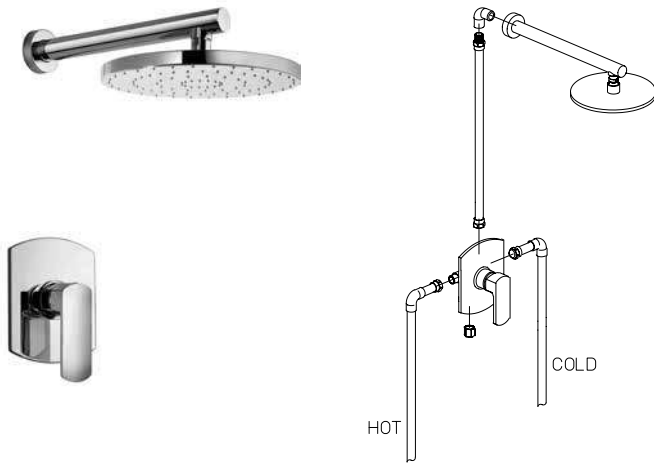

series  
*Novello*

**CR**  
  
CHROME

**PW**  
  
BRUSHED  
NICKEL

**KIT 1**

Pressure balance tub & shower KIT including:  
 - 8" Brass round rain shower head - Anti Limestone  
 - 12" Brass round wall mounted arm & flange  
 - Trim 788 with diverter & ceramic disc valve cartridge  
 - Rough in valve 788  
 - 5 3/4" Brass tub spout  
 1/2" NPT inlet connections

**KIT 2**

Thermostatic tub & shower KIT including:  
 - 8" Brass round rain shower head - Anti Limestone  
 - 12" Brass round wall mounted arm & flange  
 - Trim 691 with thermostatic valve & 2 way diverter volume control  
 - Rough in valve 691  
 - 5 3/4" Brass tub spout  
 1/2" NPT inlet connections

**KIT 3**

Pressure balance shower KIT including:  
 - 8" Brass round rain shower head - Anti Limestone  
 - 12" Brass round wall mounted arm & flange  
 - Trim 697 ceramic disc valve cartridge  
 - Rough in valve 697  
 1/2" inlet connections

**KIT 6**

Thermostatic hand shower KIT including:  
 - 8" Brass round rain shower head - Anti Limestone  
 - 12" Brass round wall mounted arm & flange  
 - Trim 691 with thermostatic valve & 2 way diverter volume control  
 - Rough in valve 691  
 - Round wall mounted brass handshower set including 1-jet round handshower, wall mounted bracket & supply elbow + flange, 78" flexible hose  
 1/2" inlet connections