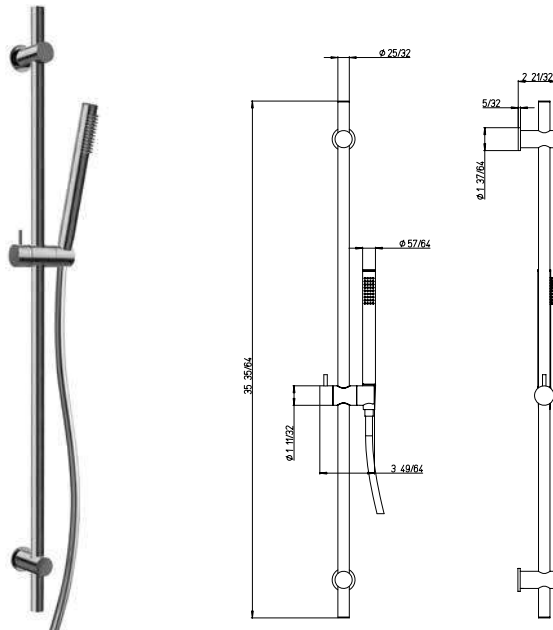

Flow Rate: 1.8 GPM @ 60 PSI MAX

**78..75910**

10" round brass shower head.  
Anti-limestone.  
½" connections.

Flow Rate: 1.8 GPM @ 60 PSI MAX

**78..75912**

12 round brass shower head.  
Anti-limestone.  
½" connections.

Flow Rate: 1.8 GPM @ 60 PSI MAX

**86..689**

Adjustable shower column with thermostatic mixer, 38° safety button, integrated diverter, brass tube, brass adjustable shower holder.

12" inch round shower head.

Single jet hand shower.

78" flexible hose.

Flow Rate: 1.8 GPM @ 60 PSI MAX

**RD..129**

24" brass slide bar kit.

Includes: Handshower,

Wall mount bracket & supply elbow.

Single jet hand shower.

78" flexible hose.

Flow Rate: 1.8 GPM @ 60 PSI MAX

**RD..440**

Wallmounted brass handshower kit.

1-jet hand shower.

Wall mount bracket & supply elbow.

78" flexible hose.

Flow Rate: 1.8 GPM @ 60 PSI MAX