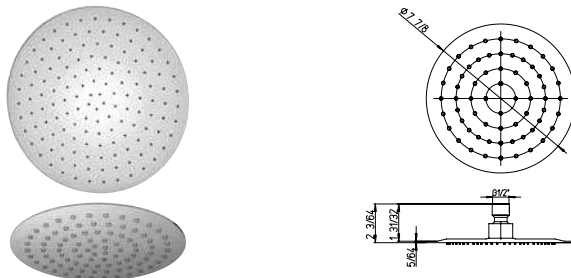

RD..75908

Extraslim 8" showerhead only.
Round design.
1/2" connections.

Flow Rate: 1.8 GPM @ 60 PSI MAX