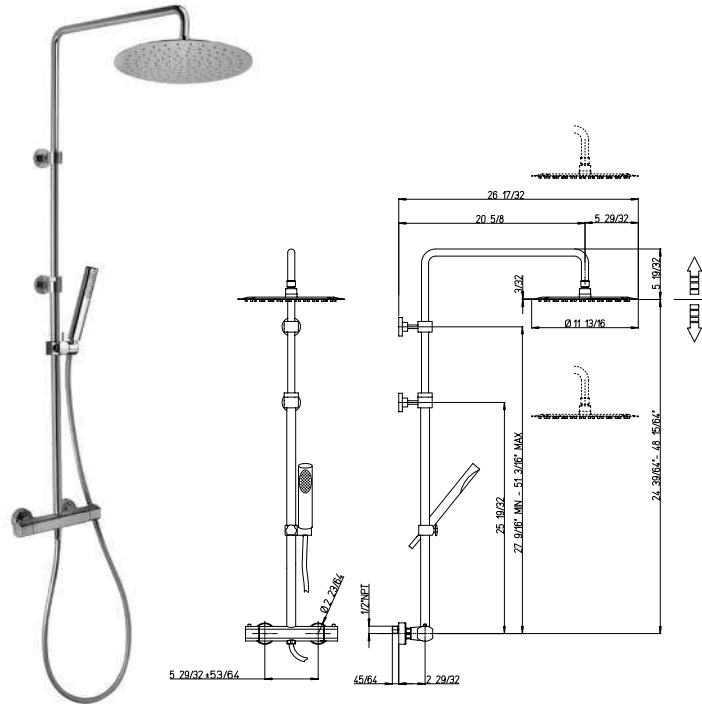

Flow Rate: 1.8 GPM @ 60 PSI MAX

**78..75910**

10" round brass shower head.  
Anti-limestone.  
½" connections.

Flow Rate: 1.8 GPM @ 60 PSI MAX

**78..75912**

12 round brass shower head.  
Anti-limestone.  
½" connections.

Flow Rate: 1.8 GPM @ 60 PSI MAX

**86..689**

Adjustable shower column with thermostatic mixer, 38° safety button, integrated diverter, brass tube, brass adjustable shower holder.

12" inch round shower head.

Single jet hand shower.

78" flexible hose.

Flow Rate: 1.8 GPM @ 60 PSI MAX

**RD..129**

24" brass slide bar kit.

Includes: Handshower,

Wall mount bracket & supply elbow.

Single jet hand shower.

78" flexible hose.

Flow Rate: 1.8 GPM @ 60 PSI MAX

**RD..440**

Wallmounted brass handshower kit.

1-jet hand shower.

Wall mount bracket & supply elbow.

78" flexible hose.

Flow Rate: 1.8 GPM @ 60 PSI MAX