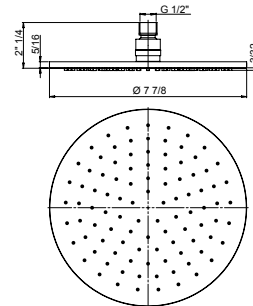

12" Ceiling mount shower arm with strengthened fixing.

**RD..75908**

Extraslim 8" showerhead only.  
Round design.  
1/2" connections.

Flow Rate: 1.8 GPM @ 60 PSI MAX

**RD..75910**

Extraslim 10" showerhead only.  
Round design.  
½" connections.

Flow Rate: 1.8 GPM @ 60 PSI MAX

**RD..75912**

Extraslim 12" showerhead only.  
Round design.  
½" connections.

Flow Rate: 1.8 GPM @ 60 PSI MAX

**78..75908**

8" round brass shower head.  
Anti-limestone.  
½" connections.

Flow Rate: 1.8 GPM @ 60 PSI MAX

**78..75910**

10" round brass shower head.  
Anti-limestone.  
½" connections.

Flow Rate: 1.8 GPM @ 60 PSI MAX

**78..75912**

12 round brass shower head.  
Anti-limestone.  
½" connections.

Flow Rate: 1.8 GPM @ 60 PSI MAX

**86..689**

Adjustable shower column with thermostatic mixer, 38° safety button, integrated diverter, brass tube, brass adjustable shower holder.

12" inch round shower head.