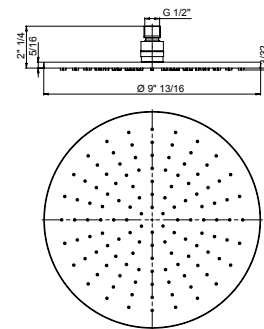

Flow Rate: 1.8 GPM @ 60 PSI MAX

**RD..75912**

Extraslim 12" showerhead only.  
Round design.  
½" connections.

Flow Rate: 1.8 GPM @ 60 PSI MAX

**78..75908**

8" round brass shower head.  
Anti-limestone.  
½" connections.

Flow Rate: 1.8 GPM @ 60 PSI MAX

**78..75910**

10" round brass shower head.  
Anti-limestone.  
½" connections.

Flow Rate: 1.8 GPM @ 60 PSI MAX

**78..75912**

12 round brass shower head.  
Anti-limestone.  
½" connections.