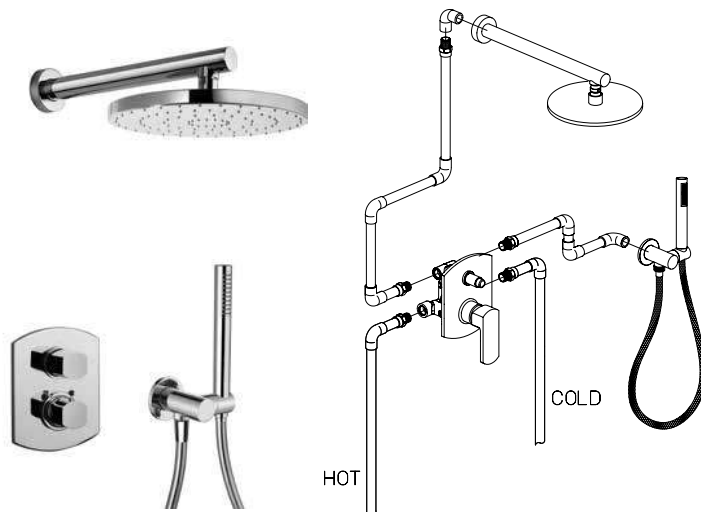

**KIT 3**

Pressure balance shower KIT including:  
 - 8" Brass round rain shower head - Anti Limestone  
 - 12" Brass round wall mounted arm & flange  
 - Trim 697 ceramic disc valve cartridge  
 - Rough in valve 697  
 1/2" inlet connections

**KIT 4**

Thermostatic shower KIT including:  
 - 8" Brass round rain shower head - Anti Limestone  
 - 12" Brass round wall mounted arm & flange  
 - Trim 690 with thermostatic valve & 3/4" ceramic disc volume control  
 - Rough in valve 690  
 1/2" inlet connections

**KIT 5**

Pressure balance hand shower KIT including:  
 - 8" Brass round rain shower head - Anti Limestone  
 - 12" Brass round wall mounted arm & flange  
 - Trim 788 with diverter & ceramic disc valve cartridge  
 - Rough in valve 788  
 - Round wall mounted brass handshower set including 1-jet round handshower, wall mounted bracket & supply elbow + flange, 78" flexible hose  
 1/2" inlet connections

**KIT 6**

Thermostatic hand shower KIT including:  
 - 8" Brass round rain shower head - Anti Limestone  
 - 12" Brass round wall mounted arm & flange  
 - Trim 691 with thermostatic valve & 2 way diverter volume control  
 - Rough in valve 691  
 - Round wall mounted brass handshower set including 1-jet round handshower, wall mounted bracket & supply elbow + flange, 78" flexible hose  
 1/2" inlet connections