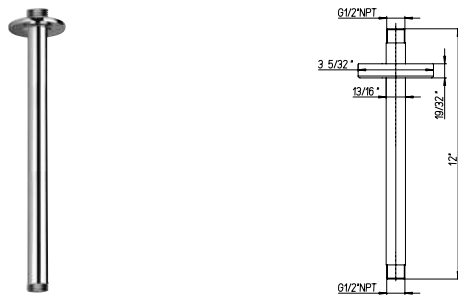

**KIT 6**

Thermostatic hand shower KIT including:  
 - 8" Brass round rain shower head - Anti Limestone  
 - 12" Brass round wall mounted arm & flange  
 - Trim 691 with thermostatic valve & 2 way diverter volume control  
 - Rough in valve 691  
 - Round wall mounted brass handshower set including 1-jet round handshower, wall mounted bracket & supply elbow + flange, 78" flexible hose  
 1/2" inlet connections

12" Ceiling mount shower arm with strengthened fixing.

**RD..75908**

Extraslim 8" showerhead only.  
Round design.  
1/2" connections.

Flow Rate: 1.8 GPM @ 60 PSI MAX

**RD..75910**

Extraslim 10" showerhead only.  
Round design.  
½" connections.