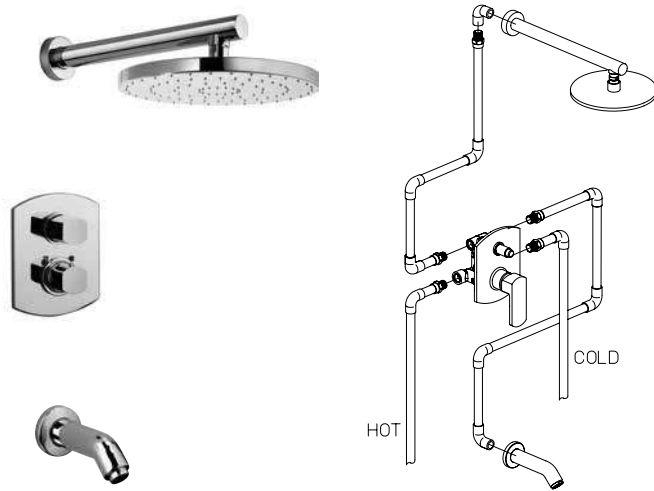

series  
*Novello*

**CR**  
  
CHROME

**PW**  
  
BRUSHED  
NICKEL

**KIT 1**

Pressure balance tub & shower KIT including:  
 - 8" Brass round rain shower head - Anti Limestone  
 - 12" Brass round wall mounted arm & flange  
 - Trim 788 with diverter & ceramic disc valve cartridge  
 - Rough in valve 788  
 - 5 3/4" Brass tub spout  
 1/2" NPT inlet connections

**KIT 2**

Thermostatic tub & shower KIT including:  
 - 8" Brass round rain shower head - Anti Limestone  
 - 12" Brass round wall mounted arm & flange  
 - Trim 691 with thermostatic valve & 2 way diverter volume control  
 - Rough in valve 691  
 - 5 3/4" Brass tub spout  
 1/2" NPT inlet connections

**KIT 3**

Pressure balance shower KIT including:  
 - 8" Brass round rain shower head - Anti Limestone  
 - 12" Brass round wall mounted arm & flange  
 - Trim 697 ceramic disc valve cartridge  
 - Rough in valve 697  
 1/2" inlet connections

**KIT 5**

Pressure balance hand shower KIT including:  
 - 8" Brass round rain shower head - Anti Limestone  
 - 12" Brass round wall mounted arm & flange  
 - Trim 788 with diverter & ceramic disc valve cartridge  
 - Rough in valve 788  
 - Round wall mounted brass handshower set including 1-jet round handshower, wall mounted bracket & supply elbow + flange, 78" flexible hose  
 1/2" inlet connections