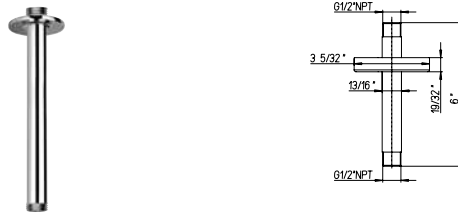

RD..74406

6" Ceiling mount shower arm with strengthened fixing.