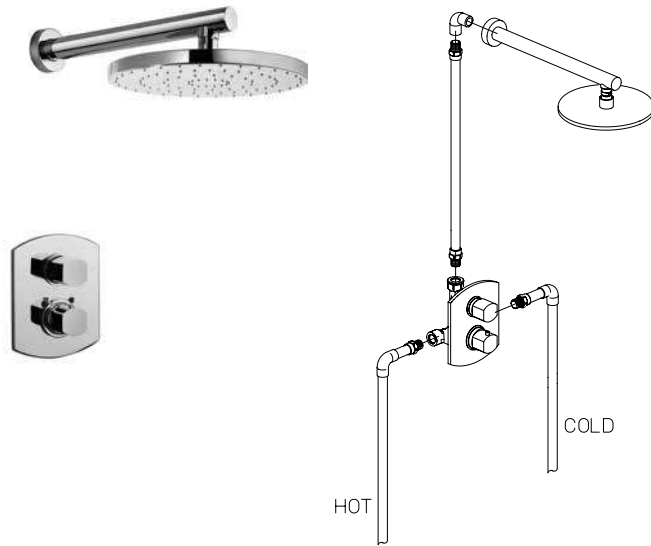

series  
*Novello*

**CR**  
  
CHROME

**PW**  
  
BRUSHED  
NICKEL

**KIT 1**

Pressure balance tub & shower KIT including:  
 - 8" Brass round rain shower head - Anti Limestone  
 - 12" Brass round wall mounted arm & flange  
 - Trim 788 with diverter & ceramic disc valve cartridge  
 - Rough in valve 788  
 - 5 3/4" Brass tub spout  
 1/2" NPT inlet connections

**KIT 2**

Thermostatic tub & shower KIT including:  
 - 8" Brass round rain shower head - Anti Limestone  
 - 12" Brass round wall mounted arm & flange  
 - Trim 691 with thermostatic valve & 2 way diverter volume control  
 - Rough in valve 691  
 - 5 3/4" Brass tub spout  
 1/2" NPT inlet connections

**KIT 3**

Pressure balance shower KIT including:  
 - 8" Brass round rain shower head - Anti Limestone  
 - 12" Brass round wall mounted arm & flange  
 - Trim 697 ceramic disc valve cartridge  
 - Rough in valve 697  
 1/2" inlet connections

**KIT 4**

Thermostatic shower KIT including:  
 - 8" Brass round rain shower head - Anti Limestone  
 - 12" Brass round wall mounted arm & flange  
 - Trim 690 with thermostatic valve & 3/4" ceramic disc volume control  
 - Rough in valve 690  
 1/2" inlet connections