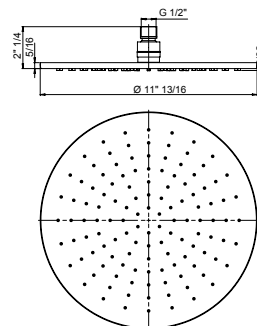

Flow Rate: 1.8 GPM @ 60 PSI MAX

**RD..75912**

Extraslim 12" showerhead only.  
Round design.  
½" connections.

Flow Rate: 1.8 GPM @ 60 PSI MAX

**78..75908**

8" round brass shower head.  
Anti-limestone.  
½" connections.

Flow Rate: 1.8 GPM @ 60 PSI MAX

**78..75910**

10" round brass shower head.  
Anti-limestone.  
½" connections.

Flow Rate: 1.8 GPM @ 60 PSI MAX

**78..75912**

12 round brass shower head.  
Anti-limestone.  
½" connections.

Flow Rate: 1.8 GPM @ 60 PSI MAX

**86..689**

Adjustable shower column with thermostatic mixer, 38° safety button, integrated diverter, brass tube, brass adjustable shower holder.

12" inch round shower head.