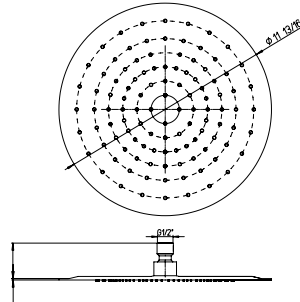

12" Ceiling mount shower arm with strengthened fixing.

**RD..75908**

Extraslim 8" showerhead only.  
Round design.  
1/2" connections.

Flow Rate: 1.8 GPM @ 60 PSI MAX

**RD..75910**

Extraslim 10" showerhead only.  
Round design.  
½" connections.

Flow Rate: 1.8 GPM @ 60 PSI MAX

**RD..75912**

Extraslim 12" showerhead only.  
Round design.  
½" connections.

Flow Rate: 1.8 GPM @ 60 PSI MAX

**78..75908**

8" round brass shower head.  
Anti-limestone.  
½" connections.

Flow Rate: 1.8 GPM @ 60 PSI MAX

**78..75910**

10" round brass shower head.  
Anti-limestone.  
½" connections.

Flow Rate: 1.8 GPM @ 60 PSI MAX

**78..75912**

12 round brass shower head.  
Anti-limestone.  
½" connections.

Flow Rate: 1.8 GPM @ 60 PSI MAX

**86..689**

Adjustable shower column with thermostatic mixer, 38° safety button, integrated diverter, brass tube, brass adjustable shower holder.

12" inch round shower head.