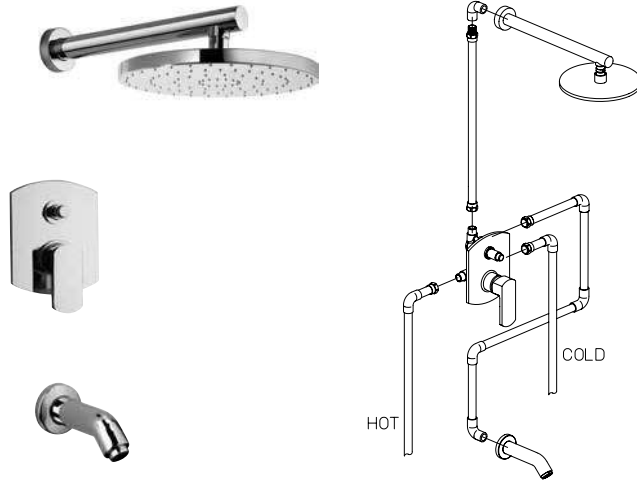

series  
*Novello*

**CR**  
  
CHROME

**PW**  
  
BRUSHED  
NICKEL

**KIT 1**

Pressure balance tub & shower KIT including:  
 - 8" Brass round rain shower head - Anti Limestone  
 - 12" Brass round wall mounted arm & flange  
 - Trim 788 with diverter & ceramic disc valve cartridge  
 - Rough in valve 788  
 - 5 3/4" Brass tub spout  
 1/2" NPT inlet connections

**KIT 2**

Thermostatic tub & shower KIT including:  
 - 8" Brass round rain shower head - Anti Limestone  
 - 12" Brass round wall mounted arm & flange  
 - Trim 691 with thermostatic valve & 2 way diverter volume control  
 - Rough in valve 691  
 - 5 3/4" Brass tub spout  
 1/2" NPT inlet connections

**KIT 3**

Pressure balance shower KIT including:  
 - 8" Brass round rain shower head - Anti Limestone  
 - 12" Brass round wall mounted arm & flange  
 - Trim 697 ceramic disc valve cartridge  
 - Rough in valve 697  
 1/2" inlet connections

**KIT 5**

Pressure balance hand shower KIT including:  
 - 8" Brass round rain shower head - Anti Limestone  
 - 12" Brass round wall mounted arm & flange  
 - Trim 788 with diverter & ceramic disc valve cartridge  
 - Rough in valve 788  
 - Round wall mounted brass handshower set including 1-jet round handshower, wall mounted bracket & supply elbow + flange, 78" flexible hose  
 1/2" inlet connections