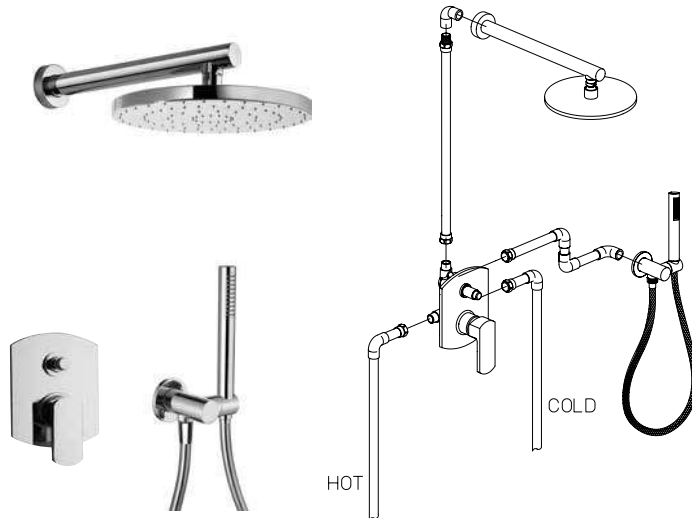

**KIT 2**

Thermostatic tub & shower KIT including:  
 - 8" Brass round rain shower head - Anti Limestone  
 - 12" Brass round wall mounted arm & flange  
 - Trim 691 with thermostatic valve & 2 way diverter volume control  
 - Rough in valve 691  
 - 5 3/4" Brass tub spout  
 1/2" NPT inlet connections

**KIT 3**

Pressure balance shower KIT including:  
 - 8" Brass round rain shower head - Anti Limestone  
 - 12" Brass round wall mounted arm & flange  
 - Trim 697 ceramic disc valve cartridge  
 - Rough in valve 697  
 1/2" inlet connections

**KIT 4**

Thermostatic shower KIT including:  
 - 8" Brass round rain shower head - Anti Limestone  
 - 12" Brass round wall mounted arm & flange  
 - Trim 690 with thermostatic valve & 3/4" ceramic disc volume control  
 - Rough in valve 690  
 1/2" inlet connections

**KIT 5**

Pressure balance hand shower KIT including:  
 - 8" Brass round rain shower head - Anti Limestone  
 - 12" Brass round wall mounted arm & flange  
 - Trim 788 with diverter & ceramic disc valve cartridge  
 - Rough in valve 788  
 - Round wall mounted brass handshower set including 1-jet round handshower, wall mounted bracket & supply elbow + flange, 78" flexible hose  
 1/2" inlet connections