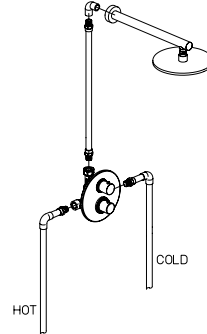

MATT BLACK
PVD

Conformità
CEI 021301:2012

KIT 3

Pressure balance shower KIT including:

- 8" Brass round rain shower head - Anti Limestone
- 12" Brass round wall mounted arm & flange
- Trim 697 ceramic disc valve cartridge
- Rough in valve 697
- 1/2" inlet connections

KIT 4

Thermostatic shower KIT including:

- 8" Brass round rain shower head - Anti Limestone
- 12" Brass round wall mounted arm & flange
- Trim 690 with thermostatic valve & 3/4" ceramic disc volume control
- Rough in valve 690
- 1/2" inlet connections

KIT 5

Pressure balance hand shower KIT including:

- 8" Brass round rain shower head - Anti Limestone
- 12" Brass round wall mounted arm & flange
- Trim 788 with diverter & ceramic disc valve cartridge
- Rough in valve 788
- Round wall mounted brass handshower set including 1-jet round handshower, wall mounted bracket & supply elbow + flange, 78" flexible hose
- 1/2" inlet connections

KIT 6

Thermostatic hand shower KIT including:

- 8" Brass round rain shower head - Anti Limestone
- 12" Brass round wall mounted arm & flange
- Trim 691 with thermostatic valve & 2 way diverter volume control
- Rough in valve 691
- Round wall mounted brass handshower set including 1-jet round handshower, wall mounted bracket & supply elbow + flange, 78" flexible hose
- 1/2" inlet connections