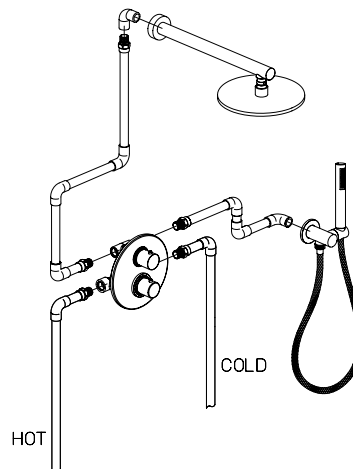

KIT 4

Thermostatic shower KIT including:

- 8" Brass round rain shower head - Anti Limestone
- 12" Brass round wall mounted arm & flange
- Trim 690 with thermostatic valve & 3/4" ceramic disc volume control
- Rough in valve 690
- 1/2" inlet connections

KIT 5

Pressure balance hand shower KIT including:

- 8" Brass round rain shower head - Anti Limestone
- 12" Brass round wall mounted arm & flange
- Trim 788 with diverter & ceramic disc valve cartridge
- Rough in valve 788
- Round wall mounted brass handshower set including 1-jet round handshower, wall mounted bracket & supply elbow + flange, 78" flexible hose
- 1/2" inlet connections

KIT 6

Thermostatic hand shower KIT including:

- 8" Brass round rain shower head - Anti Limestone
- 12" Brass round wall mounted arm & flange
- Trim 691 with thermostatic valve & 2 way diverter volume control
- Rough in valve 691
- Round wall mounted brass handshower set including 1-jet round handshower, wall mounted bracket & supply elbow + flange, 78" flexible hose
- 1/2" inlet connections

10" round brass shower head.
Anti-limestone.
½" connections.

Flow Rate: 1.8 GPM @ 60 PSI MAX

78..75912

12 round brass shower head.
Anti-limestone.
½" connections.

Flow Rate: 1.8 GPM @ 60 PSI MAX

78..689

Shower column with thermostatic mixer, ABS handles, 38° safety button, integrated diverter, brass tube, adjustable shower holder. 8" inch round shower head. 3 jets hand shower. 78" flexible hose.