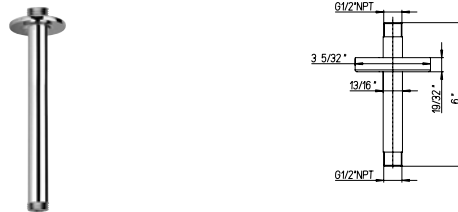

RD..74406

6" Ceiling mount shower arm with strengthened fixing.