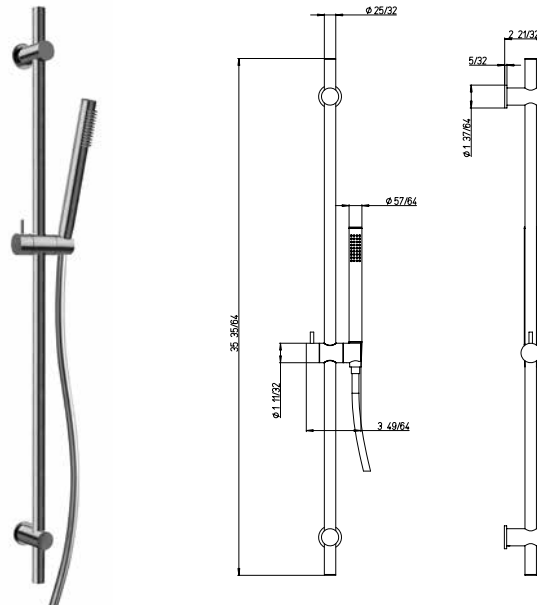

RD..75912

Extraslim 12" showerhead only.
Round design.
½" connections.

Flow Rate: 1.8 GPM @ 60 PSI MAX

78..75908

8" round brass shower head.
Anti-limestone.
½" connections.

Flow Rate: 1.8 GPM @ 60 PSI MAX

78..75910

10" round brass shower head.
Anti-limestone.
½" connections.

Flow Rate: 1.8 GPM @ 60 PSI MAX

78..75912

12 round brass shower head.
Anti-limestone.
½" connections.

Flow Rate: 1.8 GPM @ 60 PSI MAX

78..689

Shower column with thermostatic mixer, ABS handles, 38° safety button, integrated diverter, brass tube, adjustable shower holder. 8" inch round shower head. 3 jets hand shower. 78" flexible hose.

Flow Rate: 1.8 GPM @ 60 PSI MAX

ELBA

RD..129

24" brass slide bar kit. Includes: Handshower, Wall mount bracket & supply elbow. Single jet hand shower. 78" flexible hose.

Flow Rate: 1.8 GPM @ 60 PSI MAX

RD..440

Wallmounted brass handshower kit. 1-jet hand shower. Wall mount bracket & supply elbow. 78" flexible hose.

Flow Rate: 1.8 GPM @ 60 PSI MAX

50..162

78" metal shower hose.

RD..503

Round brass drop elbow.

1/2" NPT Connection