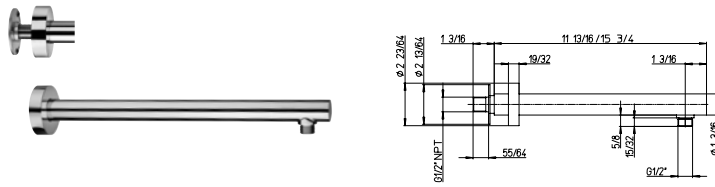

RD..74516

16" wallmount shower arm with strengthened fixing.