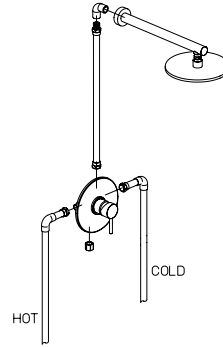

MATT BLACK
PVD

Conformità
CEI 021301:2012

KIT 3

Pressure balance shower KIT including:

- 8" Brass round rain shower head - Anti Limestone
- 12" Brass round wall mounted arm & flange
- Trim 697 ceramic disc valve cartridge
- Rough in valve 697
- 1/2" inlet connections

KIT 4

Thermostatic shower KIT including:

- 8" Brass round rain shower head - Anti Limestone
- 12" Brass round wall mounted arm & flange
- Trim 690 with thermostatic valve & 3/4" ceramic disc volume control
- Rough in valve 690
- 1/2" inlet connections

KIT 5

Pressure balance hand shower KIT including:

- 8" Brass round rain shower head - Anti Limestone
- 12" Brass round wall mounted arm & flange
- Trim 788 with diverter & ceramic disc valve cartridge
- Rough in valve 788
- Round wall mounted brass handshower set including 1-jet round handshower, wall mounted bracket & supply elbow + flange, 78" flexible hose
- 1/2" inlet connections

KIT 6

Thermostatic hand shower KIT including:

- 8" Brass round rain shower head - Anti Limestone
- 12" Brass round wall mounted arm & flange
- Trim 691 with thermostatic valve & 2 way diverter volume control
- Rough in valve 691
- Round wall mounted brass handshower set including 1-jet round handshower, wall mounted bracket & supply elbow + flange, 78" flexible hose
- 1/2" inlet connections