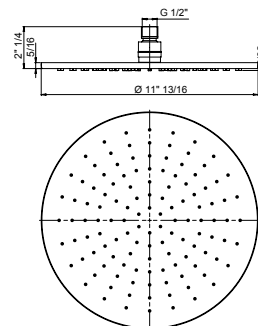

RD..75908

Extraslim 8" showerhead only.
Round design.
1/2" connections.

Flow Rate: 1.8 GPM @ 60 PSI MAX

RD..75910

Extraslim 10" showerhead only.
Round design.
½" connections.

Flow Rate: 1.8 GPM @ 60 PSI MAX

RD..75912

Extraslim 12" showerhead only.
Round design.
½" connections.

Flow Rate: 1.8 GPM @ 60 PSI MAX

78..75908

8" round brass shower head.
Anti-limestone.
½" connections.

Flow Rate: 1.8 GPM @ 60 PSI MAX

78..75910

10" round brass shower head.
Anti-limestone.
½" connections.

Flow Rate: 1.8 GPM @ 60 PSI MAX

78..75912

12 round brass shower head.
Anti-limestone.
½" connections.

Flow Rate: 1.8 GPM @ 60 PSI MAX

78..689

Shower column with thermostatic mixer, ABS handles, 38° safety button, integrated diverter, brass tube, adjustable shower holder. 8" inch round shower head. 3 jets hand shower. 78" flexible hose.