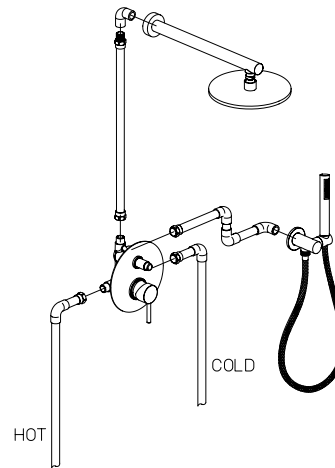

MATT BLACK
PVD

Conformità
CEI 021301:2012

KIT 3

Pressure balance shower KIT including:

- 8" Brass round rain shower head - Anti Limestone
- 12" Brass round wall mounted arm & flange
- Trim 697 ceramic disc valve cartridge
- Rough in valve 697
- 1/2" inlet connections

KIT 4

Thermostatic shower KIT including:

- 8" Brass round rain shower head - Anti Limestone
- 12" Brass round wall mounted arm & flange
- Trim 690 with thermostatic valve & 3/4" ceramic disc volume control
- Rough in valve 690
- 1/2" inlet connections

KIT 5

Pressure balance hand shower KIT including:

- 8" Brass round rain shower head - Anti Limestone
- 12" Brass round wall mounted arm & flange
- Trim 788 with diverter & ceramic disc valve cartridge
- Rough in valve 788
- Round wall mounted brass handshower set including 1-jet round handshower, wall mounted bracket & supply elbow + flange, 78" flexible hose
- 1/2" inlet connections

KIT 6

Thermostatic hand shower KIT including:

- 8" Brass round rain shower head - Anti Limestone
- 12" Brass round wall mounted arm & flange
- Trim 691 with thermostatic valve & 2 way diverter volume control
- Rough in valve 691
- Round wall mounted brass handshower set including 1-jet round handshower, wall mounted bracket & supply elbow + flange, 78" flexible hose
- 1/2" inlet connections