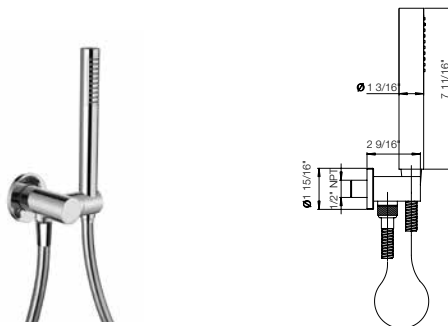

10" round brass shower head.
Anti-limestone.
½" connections.

Flow Rate: 1.8 GPM @ 60 PSI MAX

78..75912

12 round brass shower head.
Anti-limestone.
½" connections.

Flow Rate: 1.8 GPM @ 60 PSI MAX

78..689

Shower column with thermostatic mixer, ABS handles, 38° safety button, integrated diverter, brass tube, adjustable shower holder. 8" inch round shower head. 3 jets hand shower. 78" flexible hose.

Flow Rate: 1.8 GPM @ 60 PSI MAX

ELBA

RD..129

24" brass slide bar kit. Includes: Handshower, Wall mount bracket & supply elbow. Single jet hand shower. 78" flexible hose.

Flow Rate: 1.8 GPM @ 60 PSI MAX

RD..440

Wallmounted brass handshower kit. 1-jet hand shower. Wall mount bracket & supply elbow. 78" flexible hose.

Flow Rate: 1.8 GPM @ 60 PSI MAX

50..162

78" metal shower hose.

RD..503

Round brass drop elbow.

1/2" NPT Connection

RD..721

Round brass body tile spray.

Directional Body Spray.

30° Rotation.

1/2" Female NPT Connection.

Flow Rate: 1.5 GPM @ 60 PSI MAX

86..721

Round brass body spray.