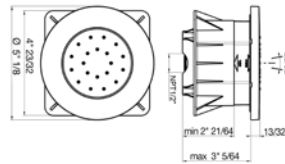

10" round brass shower head.
Anti-limestone.
½" connections.

Flow Rate: 1.8 GPM @ 60 PSI MAX

78..75912

12 round brass shower head.
Anti-limestone.
½" connections.

Flow Rate: 1.8 GPM @ 60 PSI MAX

78..689

Shower column with thermostatic mixer, ABS handles, 38° safety button, integrated diverter, brass tube, adjustable shower holder. 8" inch round shower head. 3 jets hand shower. 78" flexible hose.

Wallmounted brass handshower kit. 1-jet hand shower. Wall mount bracket & supply elbow. 78" flexible hose.

Flow Rate: 1.8 GPM @ 60 PSI MAX

50..162

78" metal shower hose.

RD..503

Round brass drop elbow.

1/2" NPT Connection

RD..721

Round brass body tile spray.

Directional Body Spray.

30° Rotation.

1/2" Female NPT Connection.

Flow Rate: 1.5 GPM @ 60 PSI MAX

86..721

Round brass body spray.

Directional Body Spray.

30° Rotation.

1/2" Female NPT Connection.

Flow Rate: 1.5 GPM @ 60 PSI MAX

78..430

Brass tub spout wall mount.

5 3/4" Brass tub spout.

RD..945