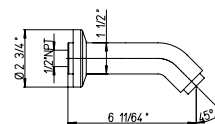

RD..721

Round brass body tile spray.

Directional Body Spray.

30° Rotation.

1/2" Female NPT Connection.

Flow Rate: 1.5 GPM @ 60 PSI MAX

86..721

Round brass body spray.

Directional Body Spray.

30° Rotation.

1/2" Female NPT Connection.

Flow Rate: 1.5 GPM @ 60 PSI MAX

78..430

Brass tub spout wall mount.

5 3/4" Brass tub spout.

RD..945