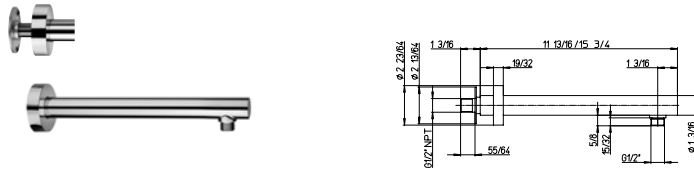

RD..74512

12" wallmount shower arm with strengthened fixing.