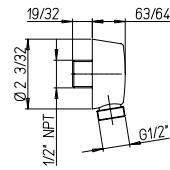

Flow Rate: 1.8 GPM @ 60 PSI MAX

ELBA

RD..129

24" brass slide bar kit. Includes: Handshower, Wall mount bracket & supply elbow. Single jet hand shower. 78" flexible hose.

Flow Rate: 1.8 GPM @ 60 PSI MAX

RD..440

Wallmounted brass handshower kit. 1-jet hand shower. Wall mount bracket & supply elbow. 78" flexible hose.

Flow Rate: 1.8 GPM @ 60 PSI MAX

50..162

78" metal shower hose.

RD..503

Round brass drop elbow.

1/2" NPT Connection