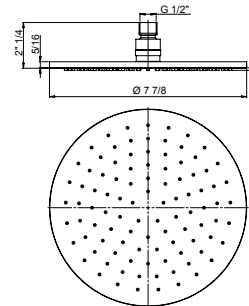

RD..75908

Extraslim 8" showerhead only.
Round design.
1/2" connections.

Flow Rate: 1.8 GPM @ 60 PSI MAX

RD..75910

Extraslim 10" showerhead only.
Round design.
½" connections.

Flow Rate: 1.8 GPM @ 60 PSI MAX

RD..75912

Extraslim 12" showerhead only.
Round design.
½" connections.

Flow Rate: 1.8 GPM @ 60 PSI MAX

78..75908

8" round brass shower head.
Anti-limestone.
½" connections.

Flow Rate: 1.8 GPM @ 60 PSI MAX

78..75910

10" round brass shower head.
Anti-limestone.
½" connections.

Flow Rate: 1.8 GPM @ 60 PSI MAX

78..75912

12 round brass shower head.
Anti-limestone.
½" connections.

Flow Rate: 1.8 GPM @ 60 PSI MAX

78..689

Shower column with thermostatic mixer, ABS handles, 38° safety button, integrated diverter, brass tube, adjustable shower holder. 8" inch round shower head. 3 jets hand shower. 78" flexible hose.