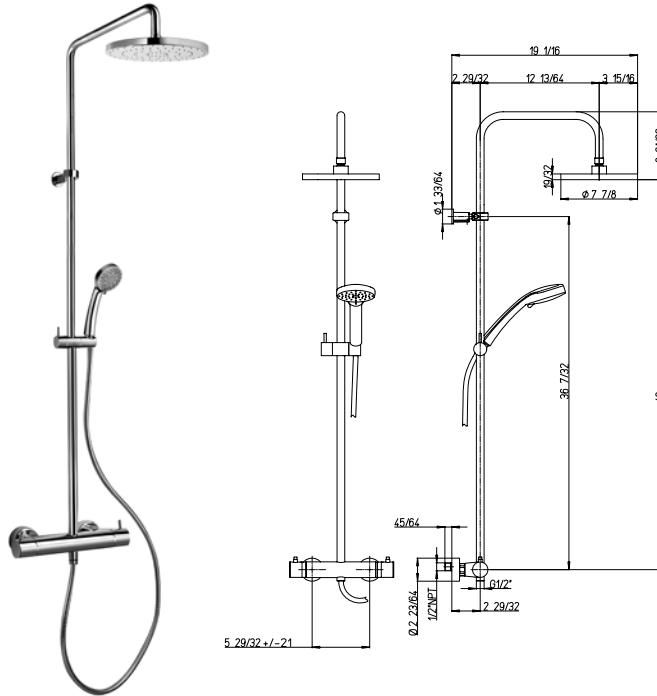

RD..75912

Extraslim 12" showerhead only.
Round design.
½" connections.

Flow Rate: 1.8 GPM @ 60 PSI MAX

78..75908

8" round brass shower head.
Anti-limestone.
½" connections.

Flow Rate: 1.8 GPM @ 60 PSI MAX

78..75910

10" round brass shower head.
Anti-limestone.
½" connections.

Flow Rate: 1.8 GPM @ 60 PSI MAX

78..75912

12 round brass shower head.
Anti-limestone.
½" connections.

Flow Rate: 1.8 GPM @ 60 PSI MAX

78..689

Shower column with thermostatic mixer, ABS handles, 38° safety button, integrated diverter, brass tube, adjustable shower holder. 8" inch round shower head. 3 jets hand shower. 78" flexible hose.

Flow Rate: 1.8 GPM @ 60 PSI MAX

ELBA

RD..129

24" brass slide bar kit. Includes: Handshower, Wall mount bracket & supply elbow. Single jet hand shower. 78" flexible hose.

Flow Rate: 1.8 GPM @ 60 PSI MAX

RD..440

Wallmounted brass handshower kit. 1-jet hand shower. Wall mount bracket & supply elbow. 78" flexible hose.

Flow Rate: 1.8 GPM @ 60 PSI MAX

50..162

78" metal shower hose.

RD..503

Round brass drop elbow.

1/2" NPT Connection