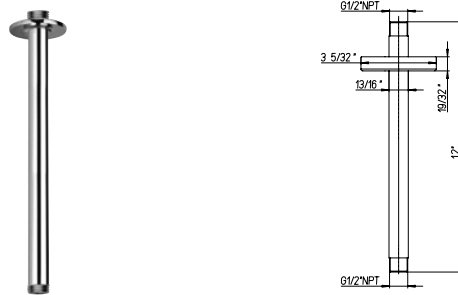

KIT 6

Thermostatic hand shower KIT including:

- 8" Brass round rain shower head - Anti Limestone
- 12" Brass round wall mounted arm & flange
- Trim 691 with thermostatic valve & 2 way diverter volume control
- Rough in valve 691
- Round wall mounted brass handshower set including 1-jet round handshower, wall mounted bracket & supply elbow + flange, 78" flexible hose
- 1/2" inlet connections

RD..75908

Extraslim 8" showerhead only.
Round design.
1/2" connections.

Flow Rate: 1.8 GPM @ 60 PSI MAX

RD..75910

Extraslim 10" showerhead only.
Round design.
½" connections.

Flow Rate: 1.8 GPM @ 60 PSI MAX