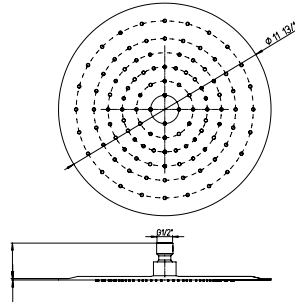

RD..75908

Extraslim 8" showerhead only.
Round design.
1/2" connections.

Flow Rate: 1.8 GPM @ 60 PSI MAX

RD..75910

Extraslim 10" showerhead only.
Round design.
½" connections.

Flow Rate: 1.8 GPM @ 60 PSI MAX

RD..75912

Extraslim 12" showerhead only.
Round design.
½" connections.

Flow Rate: 1.8 GPM @ 60 PSI MAX

78..75908

8" round brass shower head.
Anti-limestone.
½" connections.

Flow Rate: 1.8 GPM @ 60 PSI MAX

78..75910

10" round brass shower head.
Anti-limestone.
½" connections.

Flow Rate: 1.8 GPM @ 60 PSI MAX

78..75912

12 round brass shower head.
Anti-limestone.
½" connections.

Flow Rate: 1.8 GPM @ 60 PSI MAX

78..689

Shower column with thermostatic mixer, ABS handles, 38° safety button, integrated diverter, brass tube, adjustable shower holder. 8" inch round shower head. 3 jets hand shower. 78" flexible hose.