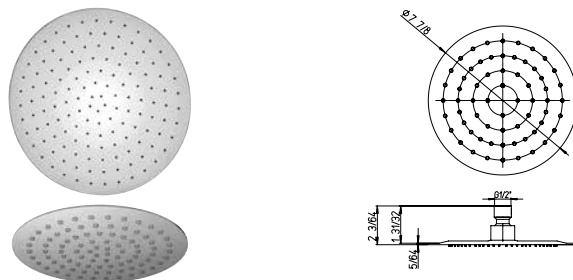

KIT 6

Thermostatic hand shower KIT including:

- 8" Brass round rain shower head - Anti Limestone
- 12" Brass round wall mounted arm & flange
- Trim 691 with thermostatic valve & 2 way diverter volume control
- Rough in valve 691
- Round wall mounted brass handshower set including 1-jet round handshower, wall mounted bracket & supply elbow + flange, 78" flexible hose
- 1/2" inlet connections

RD..75908

Extraslim 8" showerhead only.
Round design.
1/2" connections.

Flow Rate: 1.8 GPM @ 60 PSI MAX

RD..75910

Extraslim 10" showerhead only.
Round design.
½" connections.

Flow Rate: 1.8 GPM @ 60 PSI MAX