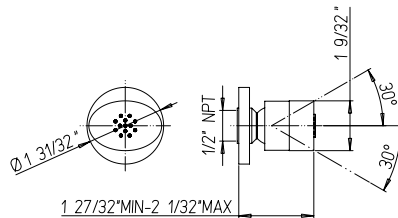

10" round brass shower head.
Anti-limestone.
½" connections.

Flow Rate: 1.8 GPM @ 60 PSI MAX

78..75912

12 round brass shower head.
Anti-limestone.
½" connections.

Flow Rate: 1.8 GPM @ 60 PSI MAX

78..689

Shower column with thermostatic mixer, ABS handles, 38° safety button, integrated diverter, brass tube, adjustable shower holder. 8" inch round shower head. 3 jets hand shower. 78" flexible hose.

Wallmounted brass handshower kit. 1-jet hand shower. Wall mount bracket & supply elbow. 78" flexible hose.

Flow Rate: 1.8 GPM @ 60 PSI MAX

50..162

78" metal shower hose.

RD..503

Round brass drop elbow.

1/2" NPT Connection

RD..721

Round brass body tile spray.

Directional Body Spray.

30° Rotation.

1/2" Female NPT Connection.

Flow Rate: 1.5 GPM @ 60 PSI MAX

86..721

Round brass body spray.

Directional Body Spray.

30° Rotation.

1/2" Female NPT Connection.

Flow Rate: 1.5 GPM @ 60 PSI MAX

78..430

Brass tub spout wall mount.

5 3/4" Brass tub spout.

RD..945