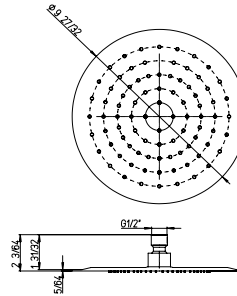

RD..75908

Extraslim 8" showerhead only.
Round design.
1/2" connections.

Flow Rate: 1.8 GPM @ 60 PSI MAX

RD..75910

Extraslim 10" showerhead only.
Round design.
½" connections.

Flow Rate: 1.8 GPM @ 60 PSI MAX

RD..75912

Extraslim 12" showerhead only.
Round design.
½" connections.

Flow Rate: 1.8 GPM @ 60 PSI MAX

78..75908

8" round brass shower head.
Anti-limestone.
½" connections.

Flow Rate: 1.8 GPM @ 60 PSI MAX

78..75910

10" round brass shower head.
Anti-limestone.
½" connections.

Flow Rate: 1.8 GPM @ 60 PSI MAX

78..75912

12 round brass shower head.
Anti-limestone.
½" connections.

Flow Rate: 1.8 GPM @ 60 PSI MAX

78..689

Shower column with thermostatic mixer, ABS handles, 38° safety button, integrated diverter, brass tube, adjustable shower holder. 8" inch round shower head. 3 jets hand shower. 78" flexible hose.