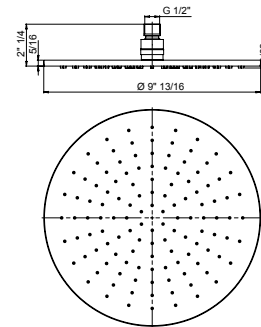

RD..75908

Extraslim 8" showerhead only.
Round design.
1/2" connections.

Flow Rate: 1.8 GPM @ 60 PSI MAX

RD..75910

Extraslim 10" showerhead only.
Round design.
½" connections.

Flow Rate: 1.8 GPM @ 60 PSI MAX

RD..75912

Extraslim 12" showerhead only.
Round design.
½" connections.

Flow Rate: 1.8 GPM @ 60 PSI MAX

78..75908

8" round brass shower head.
Anti-limestone.
½" connections.

Flow Rate: 1.8 GPM @ 60 PSI MAX

78..75910

10" round brass shower head.
Anti-limestone.
½" connections.

Flow Rate: 1.8 GPM @ 60 PSI MAX

78..75912

12 round brass shower head.
Anti-limestone.
½" connections.

Flow Rate: 1.8 GPM @ 60 PSI MAX

78..689

Shower column with thermostatic mixer, ABS handles, 38° safety button, integrated diverter, brass tube, adjustable shower holder. 8" inch round shower head. 3 jets hand shower. 78" flexible hose.