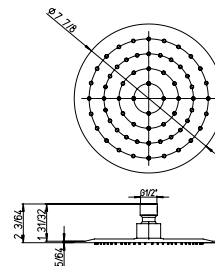

12" Ceiling mount shower arm
with strengthened fixing.

RD..75908

Extraslim 8" showerhead only.
Round design.
 $1/2"$ connections.

Flow Rate: 1.8 GPM @ 60 PSI MAX

RD..75910

Extraslim 10" showerhead only.
Round design.
½" connections.

Flow Rate: 1.8 GPM @ 60 PSI MAX

RD..75912

Extraslim 12" showerhead only.
Round design.
½" connections.

Flow Rate: 1.8 GPM @ 60 PSI MAX

78..75908

8" round brass shower head.
Anti-limestone.
½" connections.

Flow Rate: 1.8 GPM @ 60 PSI MAX

78..75910

10" round brass shower head.
Anti-limestone.
½" connections.

Flow Rate: 1.8 GPM @ 60 PSI MAX

78..75912

12 round brass shower head.
Anti-limestone.
½" connections.

Flow Rate: 1.8 GPM @ 60 PSI MAX

ORNELLAIA

Flow Rate: 1.8 GPM @ 60 PSI MAX

50..162

78" metal shower hose.

RD..503

Round brass drop elbow.

1/2" NPT Connection

RD..721

Round brass body tile spray.
 Directional Body Spray.
 30° Rotation.
 1/2" Female NPT Connection.