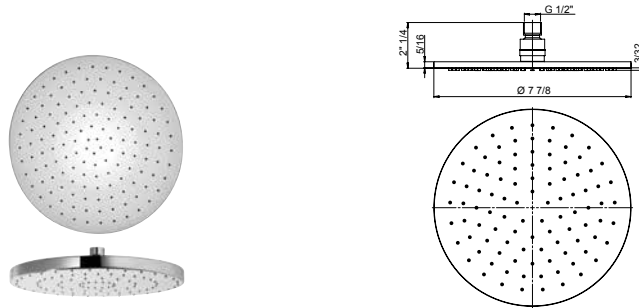

series
Ornellaia

CR

CHROME

PW

BRUSHED
NICKEL

CER
DISTRIBUTION

KIT 2

- Thermostatic tub & shower KIT including:
- 8" Brass Round rain shower head - Anti Limestone
 - 12" Brass Round wall mounted arm & flange
 - Trim 691 with thermostatic valve & 2 way diverter volume control
 - Rough in valve 691
 - 8" Brass tub spout
 - 1/2" inlet connections

12" Ceiling mount shower arm
with strengthened fixing.

RD..75908

Extraslim 8" showerhead only.
Round design.
 $1/2"$ connections.

Flow Rate: 1.8 GPM @ 60 PSI MAX

RD..75910

Extraslim 10" showerhead only.
Round design.
½" connections.

Flow Rate: 1.8 GPM @ 60 PSI MAX

RD..75912

Extraslim 12" showerhead only.
Round design.
½" connections.

Flow Rate: 1.8 GPM @ 60 PSI MAX

78..75908

8" round brass shower head.
Anti-limestone.
½" connections.

Flow Rate: 1.8 GPM @ 60 PSI MAX

78..75910

10" round brass shower head.
Anti-limestone.
½" connections.

Flow Rate: 1.8 GPM @ 60 PSI MAX

78..75912

12 round brass shower head.
Anti-limestone.
½" connections.

Flow Rate: 1.8 GPM @ 60 PSI MAX

ORNELLAIA