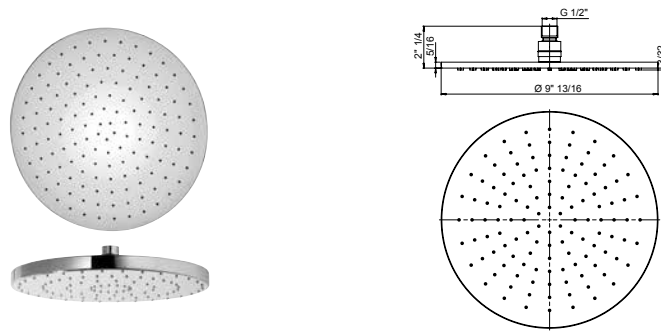

series
Ornellaia

CR

CHROME

PW

BRUSHED
NICKEL

CER
DISTRIBUTION

KIT 2

- Thermostatic tub & shower KIT including:
- 8" Brass Round rain shower head - Anti Limestone
 - 12" Brass Round wall mounted arm & flange
 - Trim 691 with thermostatic valve & 2 way diverter volume control
 - Rough in valve 691
 - 8" Brass tub spout
 - 1/2" inlet connections

12" Ceiling mount shower arm
with strengthened fixing.

RD..75908

Extraslim 8" showerhead only.
Round design.
 $1/2"$ connections.

Flow Rate: 1.8 GPM @ 60 PSI MAX

RD..75910

Extraslim 10" showerhead only.
Round design.
½" connections.

Flow Rate: 1.8 GPM @ 60 PSI MAX

RD..75912

Extraslim 12" showerhead only.
Round design.
½" connections.

Flow Rate: 1.8 GPM @ 60 PSI MAX

78..75908

8" round brass shower head.
Anti-limestone.
½" connections.

Flow Rate: 1.8 GPM @ 60 PSI MAX

78..75910

10" round brass shower head.
Anti-limestone.
½" connections.

Flow Rate: 1.8 GPM @ 60 PSI MAX

78..75912

12 round brass shower head.
Anti-limestone.
½" connections.

Flow Rate: 1.8 GPM @ 60 PSI MAX

ORNELLAIA