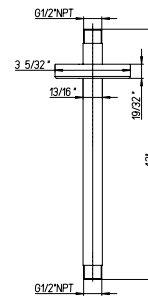

12" Ceiling mount shower arm
with strengthened fixing.

RD..75908

Extraslim 8" showerhead only.
Round design.
 $1/2"$ connections.

Flow Rate: 1.8 GPM @ 60 PSI MAX

RD..75910

Extraslim 10" showerhead only.
Round design.
½" connections.

Flow Rate: 1.8 GPM @ 60 PSI MAX

RD..75912

Extraslim 12" showerhead only.
Round design.
½" connections.

Flow Rate: 1.8 GPM @ 60 PSI MAX

78..75908

8" round brass shower head.
Anti-limestone.
½" connections.

Flow Rate: 1.8 GPM @ 60 PSI MAX

78..75910

10" round brass shower head.
Anti-limestone.
½" connections.

Flow Rate: 1.8 GPM @ 60 PSI MAX

78..75912

12 round brass shower head.
Anti-limestone.
½" connections.

Flow Rate: 1.8 GPM @ 60 PSI MAX

ORNELLAIA

Flow Rate: 1.8 GPM @ 60 PSI MAX

50..162

78" metal shower hose.

RD..503

Round brass drop elbow.

1/2" NPT Connection

RD..721

Round brass body tile spray.
 Directional Body Spray.
 30° Rotation.
 1/2" Female NPT Connection.