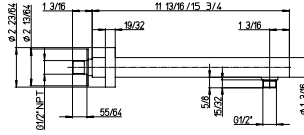

RD..74512

12" wallmount shower arm
with strengthened fixing.