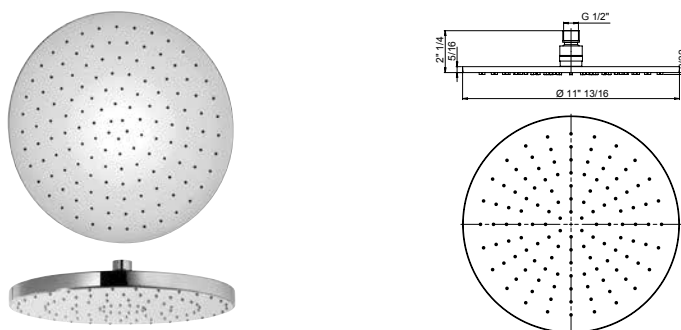

series
Ornellaia

CR

CHROME

PW

BRUSHED
NICKEL

CER
DISTRIBUTION

KIT 2

- Thermostatic tub & shower KIT including:
- 8" Brass Round rain shower head - Anti Limestone
 - 12" Brass Round wall mounted arm & flange
 - Trim 691 with thermostatic valve & 2 way diverter volume control
 - Rough in valve 691
 - 8" Brass tub spout
 - 1/2" inlet connections

78..75910

10" round brass shower head.
Anti-limestone.
½" connections.

Flow Rate: 1.8 GPM @ 60 PSI MAX

78..75912

12 round brass shower head.
Anti-limestone.
½" connections.

Flow Rate: 1.8 GPM @ 60 PSI MAX

ORNELLAIA

RD..129

24" brass slide bar kit.
Includes: Handshower,
Wall mount bracket & supply elbow,
78" flexible hose.

Flow Rate: 1.8 GPM @ 60 PSI MAX

RD..440

Wallmounted brass handshower kit.
1-jet hand shower.
Wall mount bracket & supply elbow.
78" flexible hose.

Flow Rate: 1.8 GPM @ 60 PSI MAX

50..162

78" metal shower hose.

RD..503

Round brass drop elbow.

1/2" NPT Connection

RD..721

Round brass body tile spray.
 Directional Body Spray.
 30° Rotation.
 1/2" Female NPT Connection.