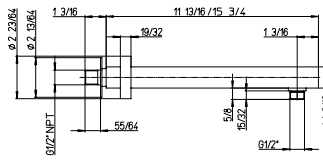

RD..74516

16" wallmount shower arm
with strengthened fixing.