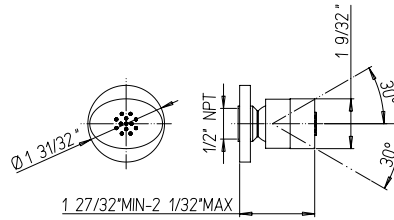

78..75910

10" round brass shower head.
Anti-limestone.
½" connections.

Flow Rate: 1.8 GPM @ 60 PSI MAX

78..75912

12 round brass shower head.
Anti-limestone.
½" connections.

Flow Rate: 1.8 GPM @ 60 PSI MAX

ORNELLAIA

Flow Rate: 1.8 GPM @ 60 PSI MAX

50..162

78" metal shower hose.

RD..503

Round brass drop elbow.

1/2" NPT Connection

RD..721

Round brass body tile spray.
 Directional Body Spray.
 30° Rotation.
 1/2" Female NPT Connection.

Flow Rate: 1.5 GPM @ 60 PSI MAX

86..721

Round brass body spray.
 Directional Body Spray
 30° Rotation
 1/2" Female NPT Connection

Flow Rate: 1.5 GPM @ 60 PSI MAX

87..430

Brass tub spout wall mount.

RD..945

Push down pop up drain.