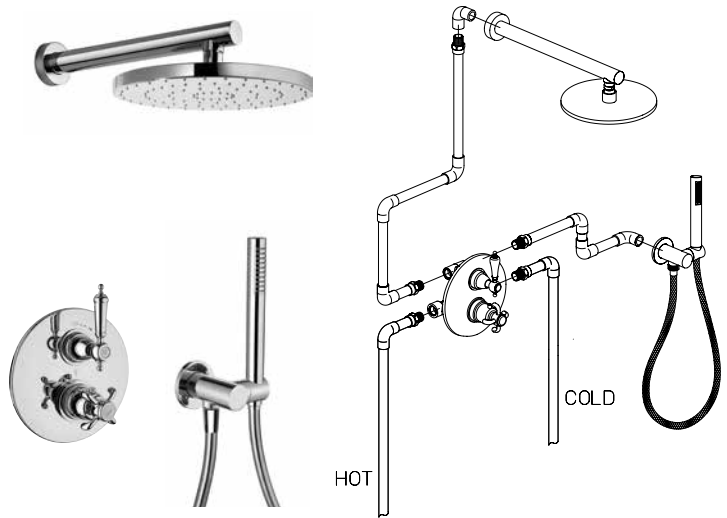

series
Ornellaia

CR

CHROME

PW

BRUSHED
NICKEL

CER
DISTRIBUTION

KIT 2

- Thermostatic tub & shower KIT including:
- 8" Brass Round rain shower head - Anti Limestone
 - 12" Brass Round wall mounted arm & flange
 - Trim 691 with thermostatic valve & 2 way diverter volume control
 - Rough in valve 691
 - 8" Brass tub spout
 - 1/2" inlet connections

KIT 4

- Thermostatic shower KIT including:
- 8" Brass round rain shower head - Anti Limestone
 - 12" Brass round wall mounted arm & flange
 - Trim 690 with thermostatic valve & 3/4" ceramic disc volume control
 - Rough in valve 690
 - 1/2" inlet connections

KIT 6

- Thermostatic hand shower KIT including:
- 8" Brass round rain shower head - Anti Limestone
 - 12" Brass round wall mounted arm & flange
 - Trim 691 with thermostatic valve & 2 way diverter volume control
 - Rough in valve 691
 - Round wall mounted brass handshower set including 1-jet round handshower, wall mounted bracket & supply elbow + flange, 78" flexible hose
 - 1/2" inlet connections

RD..129

24" brass slide bar kit.
Includes: Handshower,
Wall mount bracket & supply elbow,
78" flexible hose.

Flow Rate: 1.8 GPM @ 60 PSI MAX

RD..440

Wallmounted brass handshower kit.
1-jet hand shower.
Wall mount bracket & supply elbow.
78" flexible hose.