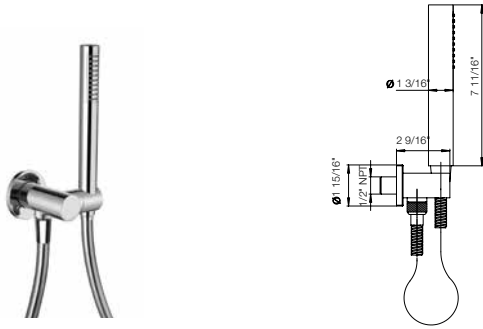

series
Ornellaia

CR

CHROME

PW

BRUSHED
NICKEL

CER
DISTRIBUTION

KIT 2

- Thermostatic tub & shower KIT including:
- 8" Brass Round rain shower head - Anti Limestone
 - 12" Brass Round wall mounted arm & flange
 - Trim 691 with thermostatic valve & 2 way diverter volume control
 - Rough in valve 691
 - 8" Brass tub spout
 - 1/2" inlet connections

78..75910

10" round brass shower head.
Anti-limestone.
½" connections.

Flow Rate: 1.8 GPM @ 60 PSI MAX

78..75912

12 round brass shower head.
Anti-limestone.
½" connections.

Flow Rate: 1.8 GPM @ 60 PSI MAX

ORNELLAIA

RD..129

24" brass slide bar kit.
Includes: Handshower,
Wall mount bracket & supply elbow,
78" flexible hose.

Flow Rate: 1.8 GPM @ 60 PSI MAX

RD..440

Wallmounted brass handshower kit.
1-jet hand shower.
Wall mount bracket & supply elbow.
78" flexible hose.

Flow Rate: 1.8 GPM @ 60 PSI MAX

50..162

78" metal shower hose.

RD..503

Round brass drop elbow.

1/2" NPT Connection

RD..721

Round brass body tile spray.
 Directional Body Spray.
 30° Rotation.
 1/2" Female NPT Connection.