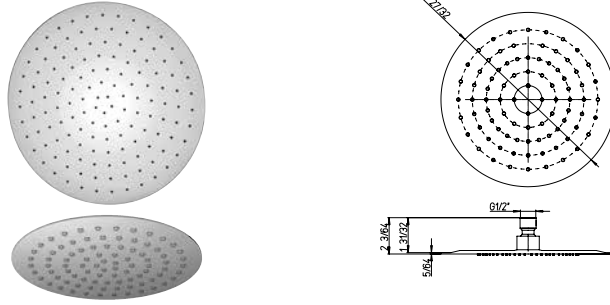

series
Ornellaia

CR

CHROME

PW

BRUSHED
NICKEL

CER
DISTRIBUTION

KIT 2

- Thermostatic tub & shower KIT including:
- 8" Brass Round rain shower head - Anti Limestone
 - 12" Brass Round wall mounted arm & flange
 - Trim 691 with thermostatic valve & 2 way diverter volume control
 - Rough in valve 691
 - 8" Brass tub spout
 - 1/2" inlet connections

12" Ceiling mount shower arm
with strengthened fixing.

RD..75908

Extraslim 8" showerhead only.
Round design.
 $1/2"$ connections.

Flow Rate: 1.8 GPM @ 60 PSI MAX

RD..75910

Extraslim 10" showerhead only.
Round design.
½" connections.

Flow Rate: 1.8 GPM @ 60 PSI MAX

RD..75912

Extraslim 12" showerhead only.
Round design.
½" connections.

Flow Rate: 1.8 GPM @ 60 PSI MAX

78..75908

8" round brass shower head.
Anti-limestone.
½" connections.

Flow Rate: 1.8 GPM @ 60 PSI MAX

78..75910

10" round brass shower head.
Anti-limestone.
½" connections.

Flow Rate: 1.8 GPM @ 60 PSI MAX

78..75912

12 round brass shower head.
Anti-limestone.
½" connections.

Flow Rate: 1.8 GPM @ 60 PSI MAX

ORNELLAIA