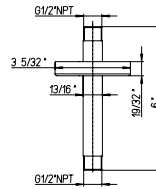

RD..74406

6" Ceiling mount shower arm
with strengthened fixing.