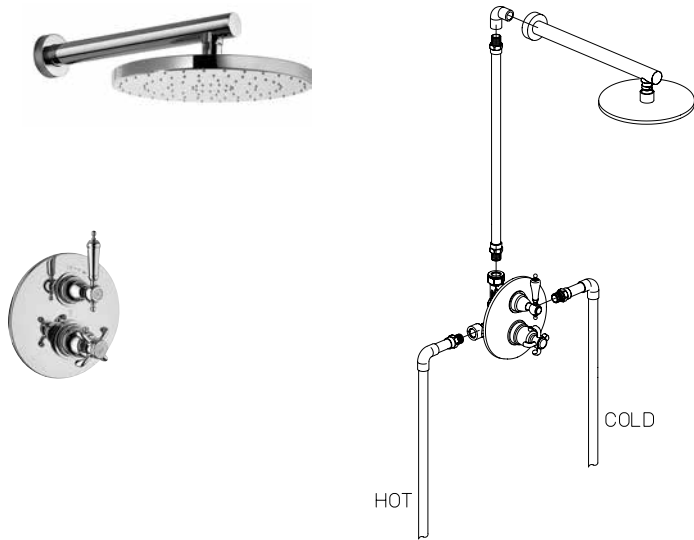

series
Ornellaia

CR

CHROME

PW

BRUSHED
NICKEL

CER
DISTRIBUTION

KIT 2

- Thermostatic tub & shower KIT including:
- 8" Brass Round rain shower head - Anti Limestone
 - 12" Brass Round wall mounted arm & flange
 - Trim 691 with thermostatic valve & 2 way diverter volume control
 - Rough in valve 691
 - 8" Brass tub spout
 - 1/2" inlet connections

KIT 4

- Thermostatic shower KIT including:
- 8" Brass round rain shower head - Anti Limestone
 - 12" Brass round wall mounted arm & flange
 - Trim 690 with thermostatic valve & 3/4" ceramic disc volume control
 - Rough in valve 690
 - 1/2" inlet connections

KIT 6

- Thermostatic hand shower KIT including:
- 8" Brass round rain shower head - Anti Limestone
 - 12" Brass round wall mounted arm & flange
 - Trim 691 with thermostatic valve & 2 way diverter volume control
 - Rough in valve 691
 - Round wall mounted brass handshower set including 1-jet round handshower, wall mounted bracket & supply elbow + flange, 78" flexible hose
 - 1/2" inlet connections

RD..129

24" brass slide bar kit.
Includes: Handshower,
Wall mount bracket & supply elbow,
78" flexible hose.

Flow Rate: 1.8 GPM @ 60 PSI MAX

RD..440

Wallmounted brass handshower kit.
1-jet hand shower.
Wall mount bracket & supply elbow.
78" flexible hose.