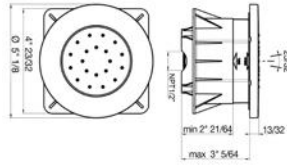

78..75910

10" round brass shower head.
Anti-limestone.
½" connections.

Flow Rate: 1.8 GPM @ 60 PSI MAX

78..75912

12 round brass shower head.
Anti-limestone.
½" connections.

Flow Rate: 1.8 GPM @ 60 PSI MAX

ORNELLAIA

RD..129

24" brass slide bar kit.
Includes: Handshower,
Wall mount bracket & supply elbow,
78" flexible hose.

Flow Rate: 1.8 GPM @ 60 PSI MAX

RD..440

Wallmounted brass handshower kit.
1-jet hand shower.
Wall mount bracket & supply elbow.
78" flexible hose.

Flow Rate: 1.8 GPM @ 60 PSI MAX

50..162

78" metal shower hose.

RD..503

Round brass drop elbow.

1/2" NPT Connection

RD..721

Round brass body tile spray.
 Directional Body Spray.
 30° Rotation.
 1/2" Female NPT Connection.

Flow Rate: 1.5 GPM @ 60 PSI MAX

86..721

Round brass body spray.
 Directional Body Spray
 30° Rotation
 1/2" Female NPT Connection

Flow Rate: 1.5 GPM @ 60 PSI MAX

87..430

Brass tub spout wall mount.

RD..945

Push down pop up drain.