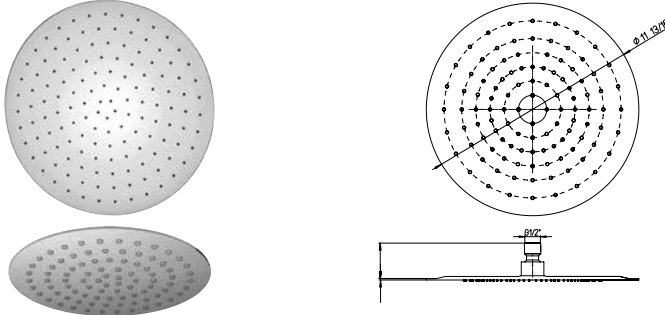

series
Ornellaia

CR

CHROME

PW

BRUSHED
NICKEL

CER
DISTRIBUTION

KIT 2

- Thermostatic tub & shower KIT including:
- 8" Brass Round rain shower head - Anti Limestone
 - 12" Brass Round wall mounted arm & flange
 - Trim 691 with thermostatic valve & 2 way diverter volume control
 - Rough in valve 691
 - 8" Brass tub spout
 - 1/2" inlet connections

12" Ceiling mount shower arm
with strengthened fixing.

RD..75908

Extraslim 8" showerhead only.
Round design.
 $1/2"$ connections.

Flow Rate: 1.8 GPM @ 60 PSI MAX

RD..75910

Extraslim 10" showerhead only.
Round design.
½" connections.

Flow Rate: 1.8 GPM @ 60 PSI MAX

RD..75912

Extraslim 12" showerhead only.
Round design.
½" connections.

Flow Rate: 1.8 GPM @ 60 PSI MAX

78..75908

8" round brass shower head.
Anti-limestone.
½" connections.

Flow Rate: 1.8 GPM @ 60 PSI MAX

78..75910

10" round brass shower head.
Anti-limestone.
½" connections.

Flow Rate: 1.8 GPM @ 60 PSI MAX

78..75912

12 round brass shower head.
Anti-limestone.
½" connections.

Flow Rate: 1.8 GPM @ 60 PSI MAX

ORNELLAIA