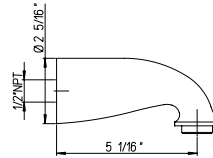

78..75910

10" round brass shower head.
Anti-limestone.
½" connections.

Flow Rate: 1.8 GPM @ 60 PSI MAX

78..75912

12 round brass shower head.
Anti-limestone.
½" connections.

Flow Rate: 1.8 GPM @ 60 PSI MAX

ORNELLAIA

Flow Rate: 1.8 GPM @ 60 PSI MAX

50..162

78" metal shower hose.

RD..503

Round brass drop elbow.

1/2" NPT Connection

RD..721

Round brass body tile spray.
 Directional Body Spray.
 30° Rotation.
 1/2" Female NPT Connection.

Flow Rate: 1.5 GPM @ 60 PSI MAX

86..721

Round brass body spray.
 Directional Body Spray
 30° Rotation
 1/2" Female NPT Connection

Flow Rate: 1.5 GPM @ 60 PSI MAX

87..430

Brass tub spout wall mount.

RD..945

Push down pop up drain.