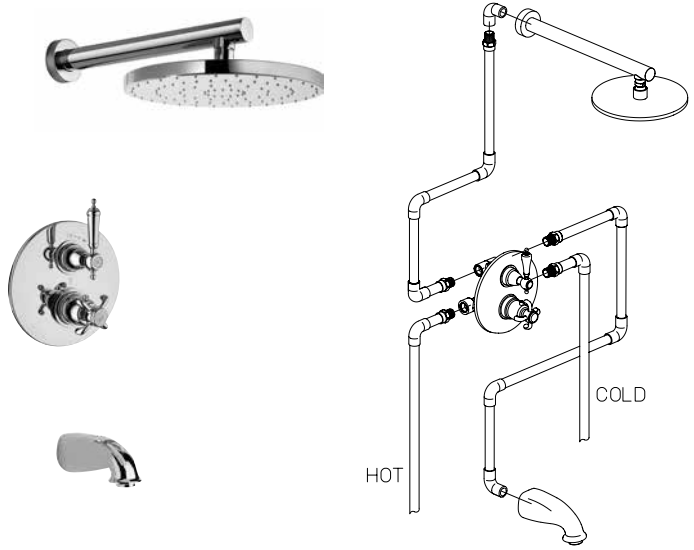

series
Ornellaia

CR

CHROME

PW

BRUSHED
NICKEL

CER
DISTRIBUTION

KIT 2

- Thermostatic tub & shower KIT including:
- 8" Brass Round rain shower head - Anti Limestone
 - 12" Brass Round wall mounted arm & flange
 - Trim 691 with thermostatic valve & 2 way diverter volume control
 - Rough in valve 691
 - 8" Brass tub spout
 - 1/2" inlet connections

KIT 4

- Thermostatic shower KIT including:
- 8" Brass round rain shower head - Anti Limestone
 - 12" Brass round wall mounted arm & flange
 - Trim 690 with thermostatic valve & 3/4" ceramic disc volume control
 - Rough in valve 690
 - 1/2" inlet connections

KIT 6

- Thermostatic hand shower KIT including:
- 8" Brass round rain shower head - Anti Limestone
 - 12" Brass round wall mounted arm & flange
 - Trim 691 with thermostatic valve & 2 way diverter volume control
 - Rough in valve 691
 - Round wall mounted brass handshower set including 1-jet round handshower, wall mounted bracket & supply elbow + flange, 78" flexible hose
 - 1/2" inlet connections

RD..129

24" brass slide bar kit.
Includes: Handshower,
Wall mount bracket & supply elbow,
78" flexible hose.

Flow Rate: 1.8 GPM @ 60 PSI MAX

RD..440

Wallmounted brass handshower kit.
1-jet hand shower.
Wall mount bracket & supply elbow.
78" flexible hose.