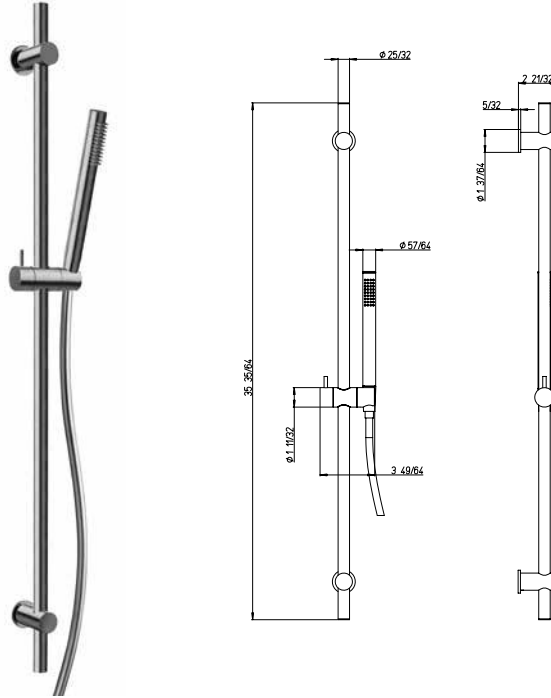

Flow Rate: 1.8 GPM @ 60 PSI MAX

RD..75912

Extraslim 12" showerhead only.
Round design.
½" connections.

Flow Rate: 1.8 GPM @ 60 PSI MAX

78..75908

8" round brass shower head.
Anti-limestone.
½" connections.

Flow Rate: 1.8 GPM @ 60 PSI MAX

78..75910

10" round brass shower head.
Anti-limestone.
½" connections.

Flow Rate: 1.8 GPM @ 60 PSI MAX

78..75912

12 round brass shower head.
Anti-limestone.
½" connections.

Flow Rate: 1.8 GPM @ 60 PSI MAX

ORNELLAIA

RD..129

24" brass slide bar kit.
Includes: Handshower,
Wall mount bracket & supply elbow,
78" flexible hose.

Flow Rate: 1.8 GPM @ 60 PSI MAX

RD..440

Wallmounted brass handshower kit.
1-jet hand shower.
Wall mount bracket & supply elbow.
78" flexible hose.

Flow Rate: 1.8 GPM @ 60 PSI MAX

50..162

78" metal shower hose.

RD..503

Round brass drop elbow.

1/2" NPT Connection

RD..721

Round brass body tile spray.
 Directional Body Spray.
 30° Rotation.
 1/2" Female NPT Connection.