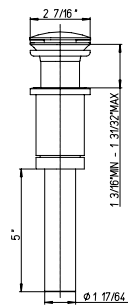

Flow Rate: 1.8 GPM @ 60 PSI MAX

RD..75912

Extraslim 12" showerhead only.
Round design.
½" connections.

Flow Rate: 1.8 GPM @ 60 PSI MAX

78..75908

8" round brass shower head.
Anti-limestone.
½" connections.

Flow Rate: 1.8 GPM @ 60 PSI MAX

78..75910

10" round brass shower head.
Anti-limestone.
½" connections.

Flow Rate: 1.8 GPM @ 60 PSI MAX

78..75912

12 round brass shower head.
Anti-limestone.
½" connections.

Flow Rate: 1.8 GPM @ 60 PSI MAX

ORNELLAIA

Flow Rate: 1.8 GPM @ 60 PSI MAX

50..162

78" metal shower hose.

RD..503

Round brass drop elbow.

1/2" NPT Connection

RD..721

Round brass body tile spray.
 Directional Body Spray.
 30° Rotation.
 1/2" Female NPT Connection.

Flow Rate: 1.5 GPM @ 60 PSI MAX

86..721

Round brass body spray.
 Directional Body Spray
 30° Rotation
 1/2" Female NPT Connection

Flow Rate: 1.5 GPM @ 60 PSI MAX

87..430

Brass tub spout wall mount.

RD..945

Push down pop up drain.