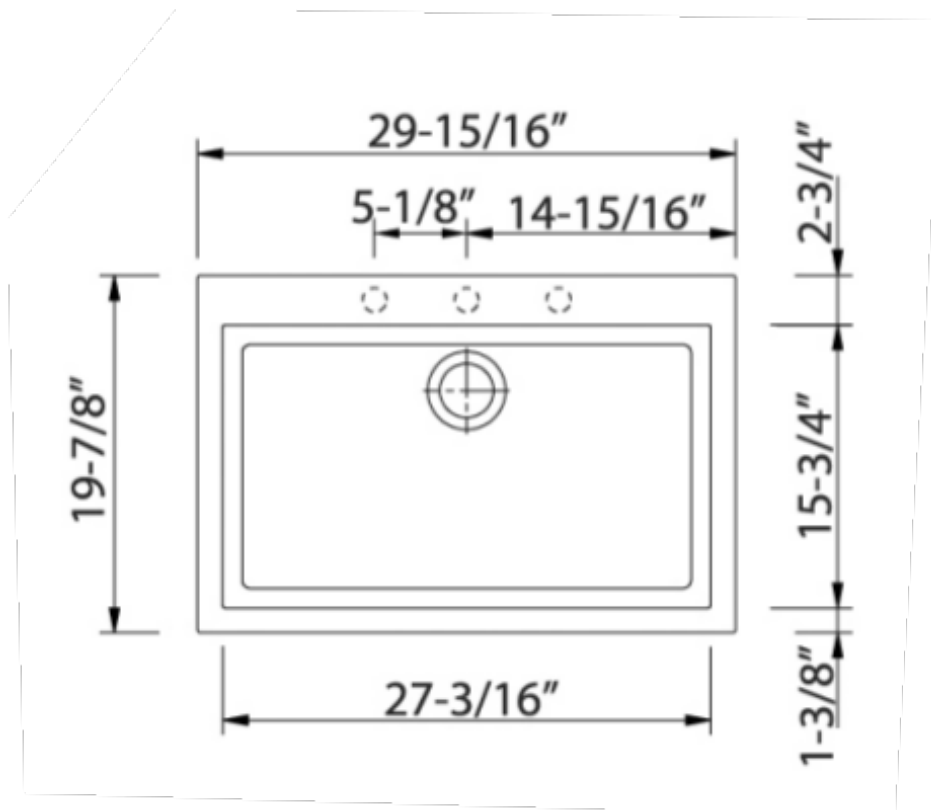

ON7610

Single basin drop-in sink
30" x 20" x 8"
ONE Series

SPECIFICATION SUBMITTAL

Kitchen series

ON7610

Plados Sink, Contemporary

Styling

STANDARDS