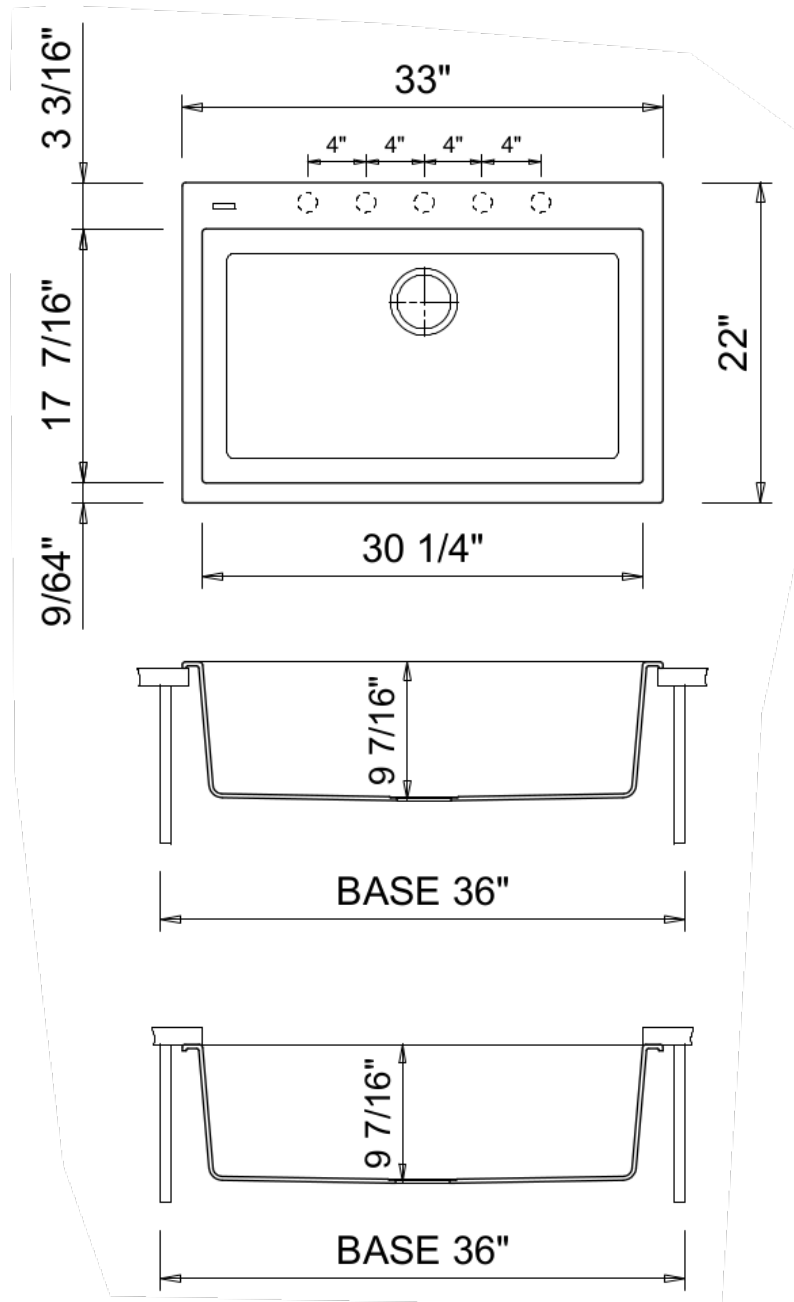

ON8410

Single basin drop-in sink
33" x 22" x 10"
ONE Series

SPECIFICATION SUBMITTAL

Kitchen series

ON8410

Plados Sink

STANDARDS

- Compliant with ASMEA112.18.1-B125.1
- Compliant with AB1953
- Compliant with ANSI NSF61 – Annex G
- Certified by CSA International
- Compliant with ANSIA117.1

Finishes

	ON841042	ON7610 44	ON7610 58	ON7610 64
Titanium	X			
Black Metallic		X		
Milk White			X	
Brown				X

Features

	ON7610 42	ON7610 44	ON7610 58	ON7610 64
MicroUltragranit 100% antibacterial protection	X	X	X	X
Highest resistance to thermal shock	X	X	X	X
Heat resistance to +560 degrees F	X	X	X	X
1 hole for faucet (can drill more if needed)	X	X	X	X
ADA Compliant	X	X	X	X
Step-By-Step Installation Instructions Limited	X	X	X	X
Limited Lifetime Warranty	X	X	X	X