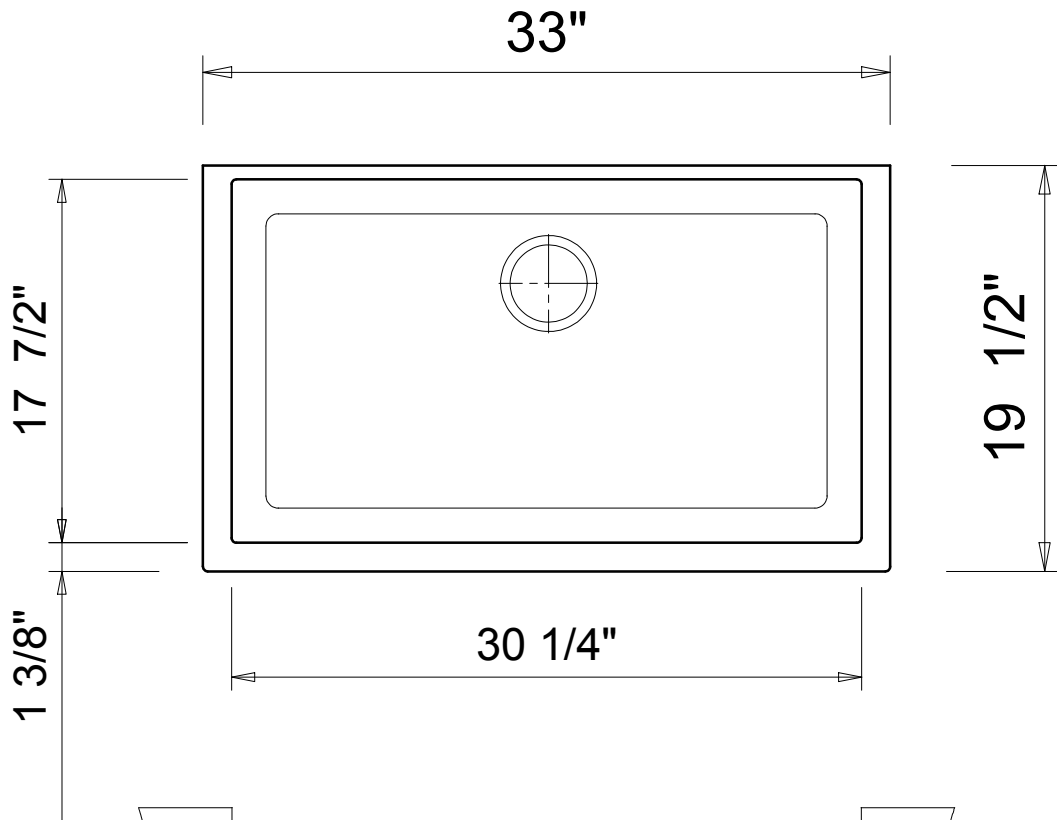

ON8410ST

LATOSCANA
by Paris

SPECIFICATION SUBMITTAL

Kitchen series

ON8410ST

Plados Sink, Contemporary Styling

STANDARDS

- Compliant with ASME A112.18.1-B125.1
- Compliant with AB1953
- Compliant with ANSI NSF61 – Annex G
- Certified by CSA International
- Compliant with ANSI A117.1