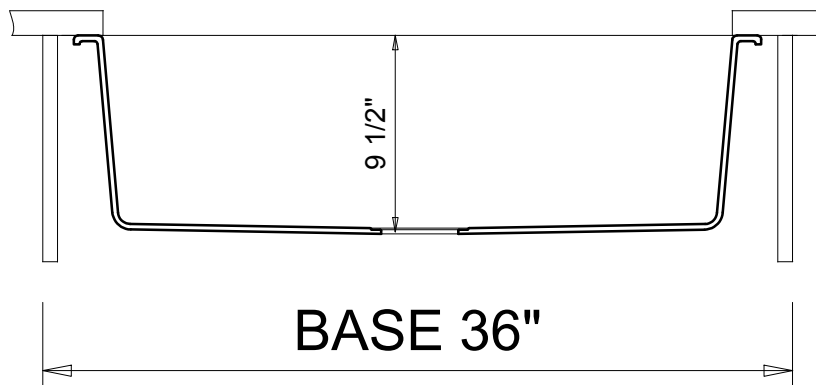

ON8410ST

LATOSCANA
by Paris

SPECIFICATION SUBMITTAL

Kitchen series

ON8410ST

Plados Sink, Contemporary Styling

STANDARDS

- Compliant with ASME A112.18.1-B125.1
- Compliant with AB1953
- Compliant with ANSI NSF61 – Annex G
- Certified by CSA International
- Compliant with ANSI A117.1