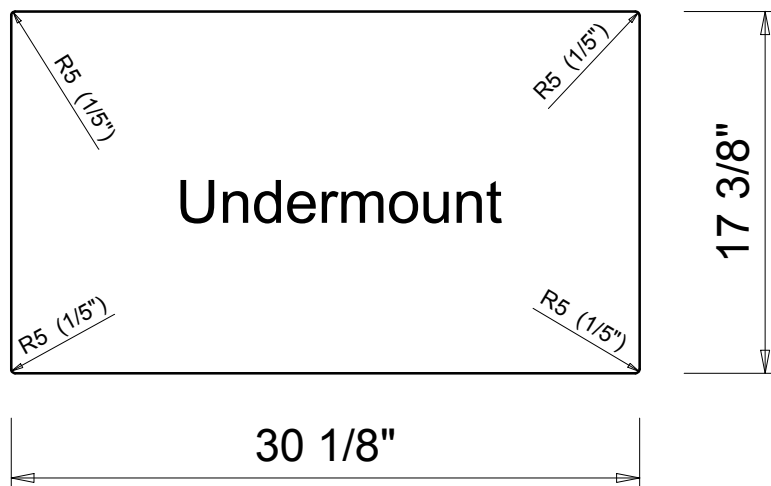

ON8410ST

LATOSCANA
by Paris

SPECIFICATION SUBMITTAL

Kitchen series

ON8410ST

Plados Sink, Contemporary Styling

STANDARDS

- Compliant with ASME A112.18.1-B125.1
- Compliant with AB1953
- Compliant with ANSI NSF61 – Annex G
- Certified by CSA International
- Compliant with ANSI A117.1