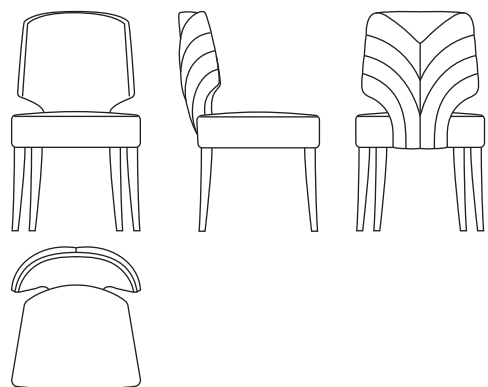

VOLUME

0,45 m³ | 19,4 cubic feet (packed)

WEIGHT

12 kg | 26 lbs
17 kg | 37 lbs (packed in reinforced carton case)

DIMENSIONS

W: 54 cm | 21,2"
D: 60 cm | 23,6"
H: 92 cm | 36,2"
SH: 51 cm | 20"

CLIENT'S OWN MATERIAL (COM) REQUIREMENTS