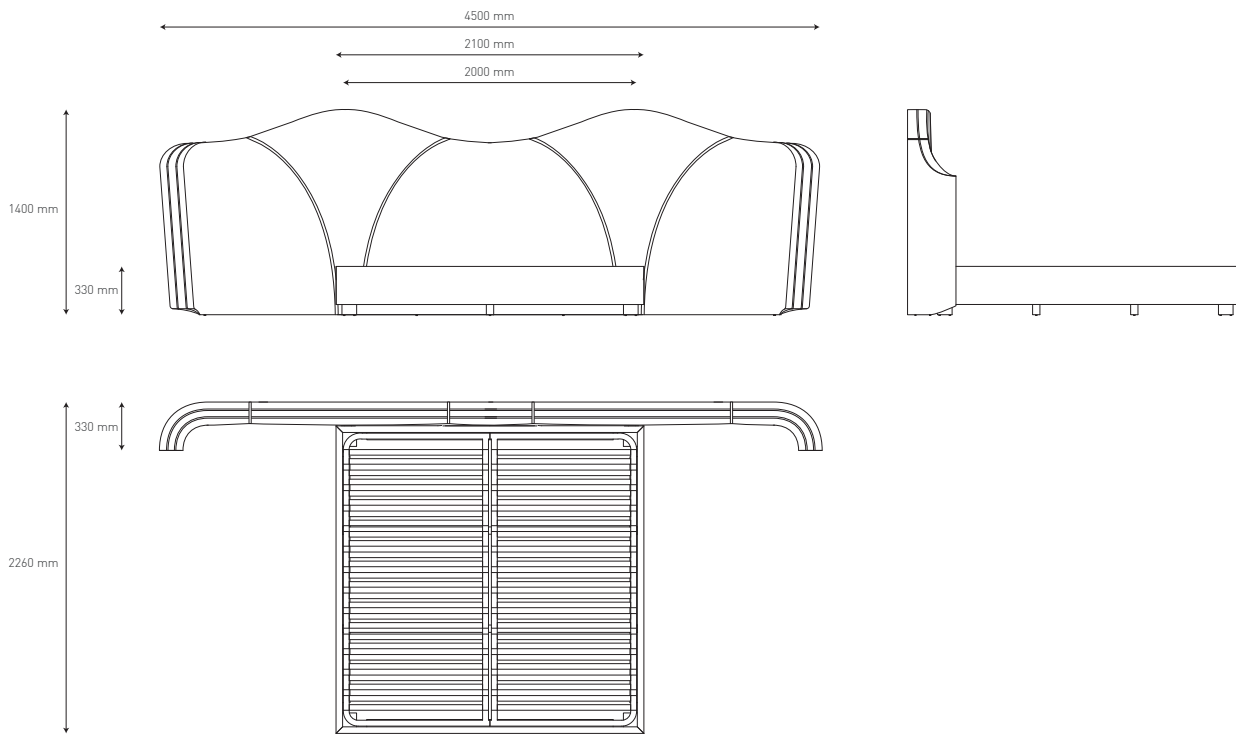

PIPPING

Available in all Munna fabrics. Available in client's own material.

CLIENT'S OWN MATERIAL (COM) REQUIREMENTS

FABRIC

Body: 26 mt | 1023"*

Piping: 4 mt | 157"*

*Only if the pipping colour is different from the body colour

Based on plain fabric, standard width 1,40 mts | 55"

LEATHER

Body: 410 square feet

Piping: 65 square feet

TECHNICAL DETAILS

BED DIMENSIONS

W: 450 cm | 177,2"
D: 226 cm | 88,9"
H: 140 cm | 55,1"

HEADBOARD DIMENSIONS

W: 450 cm | 177,2"
D: 33 cm | 12,9"
H: 140 cm | 55,1"

BED FRAME DIMENSIONS

W: 210 cm | 82,7"
D: 210 cm | 82,7"
H: 33 cm | 12,9"

FITS MATTRESS UP TO (NOT INCLUDED)

W: 200 cm | 78,7"
D: 200 cm | 78,7"
H: Variable

OTHER OPTIONS:

BED FRAME DIMENSIONS

W: 190 cm | 74,8"
D: 210 cm | 82,7"
H: 33 cm | 12,9"

BED FRAME DIMENSIONS

W: 170 cm | 66,9"
D: 210 cm | 82,7"
H: 33 cm | 12,9"

VOLUME

5,04 m³ | 177,9 cubic feet (packed)

WEIGHT