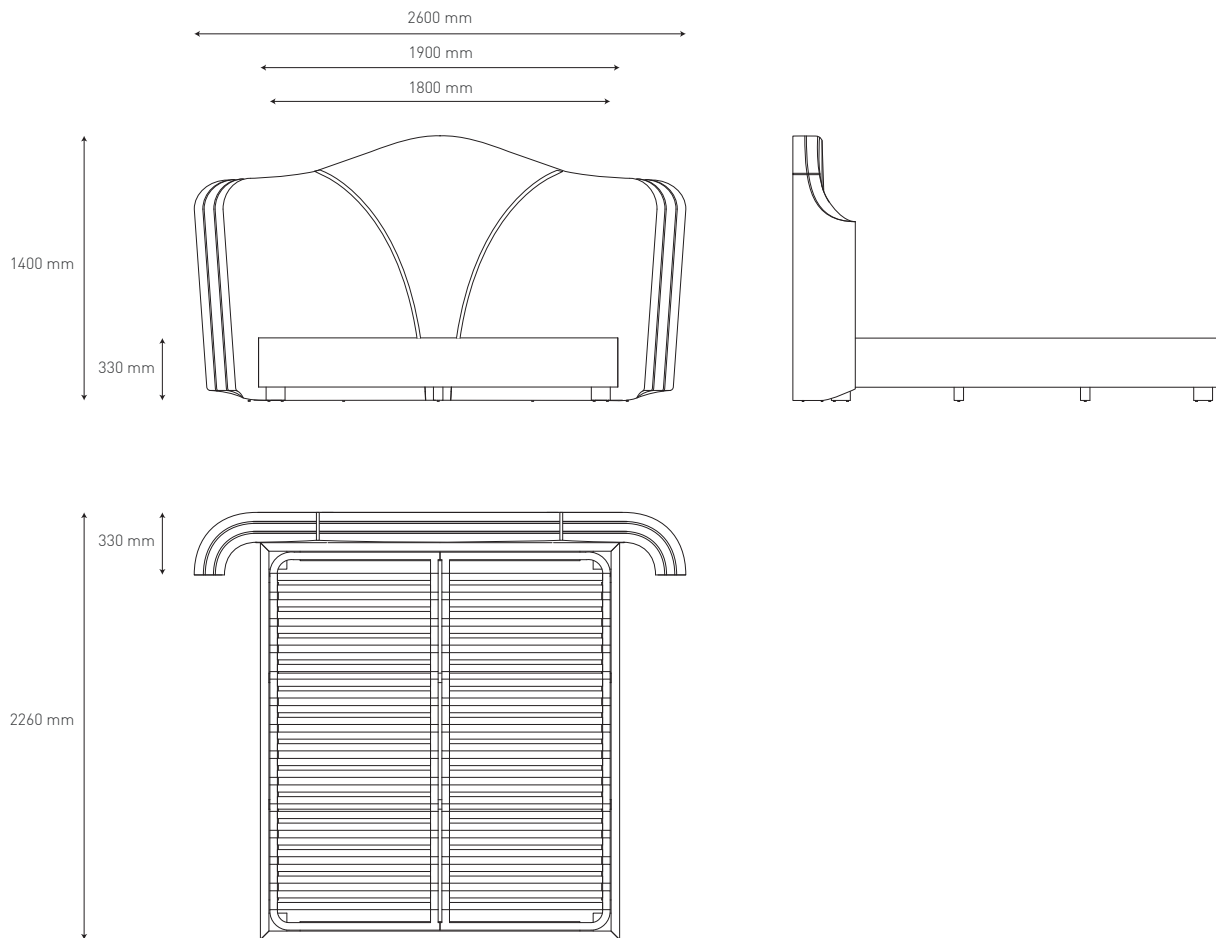

JOSEPHINE 180 . M BED

DIMENSIONS
W: 260 cm | 102,4"
D: 223 cm | 87,8"
H: 140 cm | 55,1"

PRODUCT FEATURES

HEADBOARD & BED FRAME

Bed requires assembly.

Headboard is attached to bed frame in several points.

Bed frame in poplar wood and beechwood veneer, painted according to the color of the fabric.

CLIENT'S OWN MATERIAL (COM) REQUIREMENTS

FABRIC

Body: 20 mt | 787"*

Piping: 4 mt | 157,5"*

*Only if the pipping colour is different from the body colour

Based on plain fabric, standard width 1,40 mts | 55"

LEATHER

Body: 320 square feet

Piping: 65 square feet

TECHNICAL DETAILS

BED DIMENSIONS

W: 260 cm | 102,4"
D: 226 cm | 88,9"
H: 140 cm | 55,1"

HEADBOARD DIMENSIONS

W: 260 cm | 102,4"
D: 33 cm | 12,9"
H: 140 cm | 55,1"

BED FRAME DIMENSIONS

W: 190 cm | 74,8"
D: 210 cm | 82,7"
H: 33 cm | 12,9"

FITS MATTRESS UP TO (NOT INCLUDED)

W: 180 cm | 70,8"
D: 200 cm | 78,7"
H: Variable

OTHER OPTIONS:

BED FRAME DIMENSIONS

W: 210 cm | 82,7"
D: 210 cm | 82,7"
H: 33 cm | 12,9"