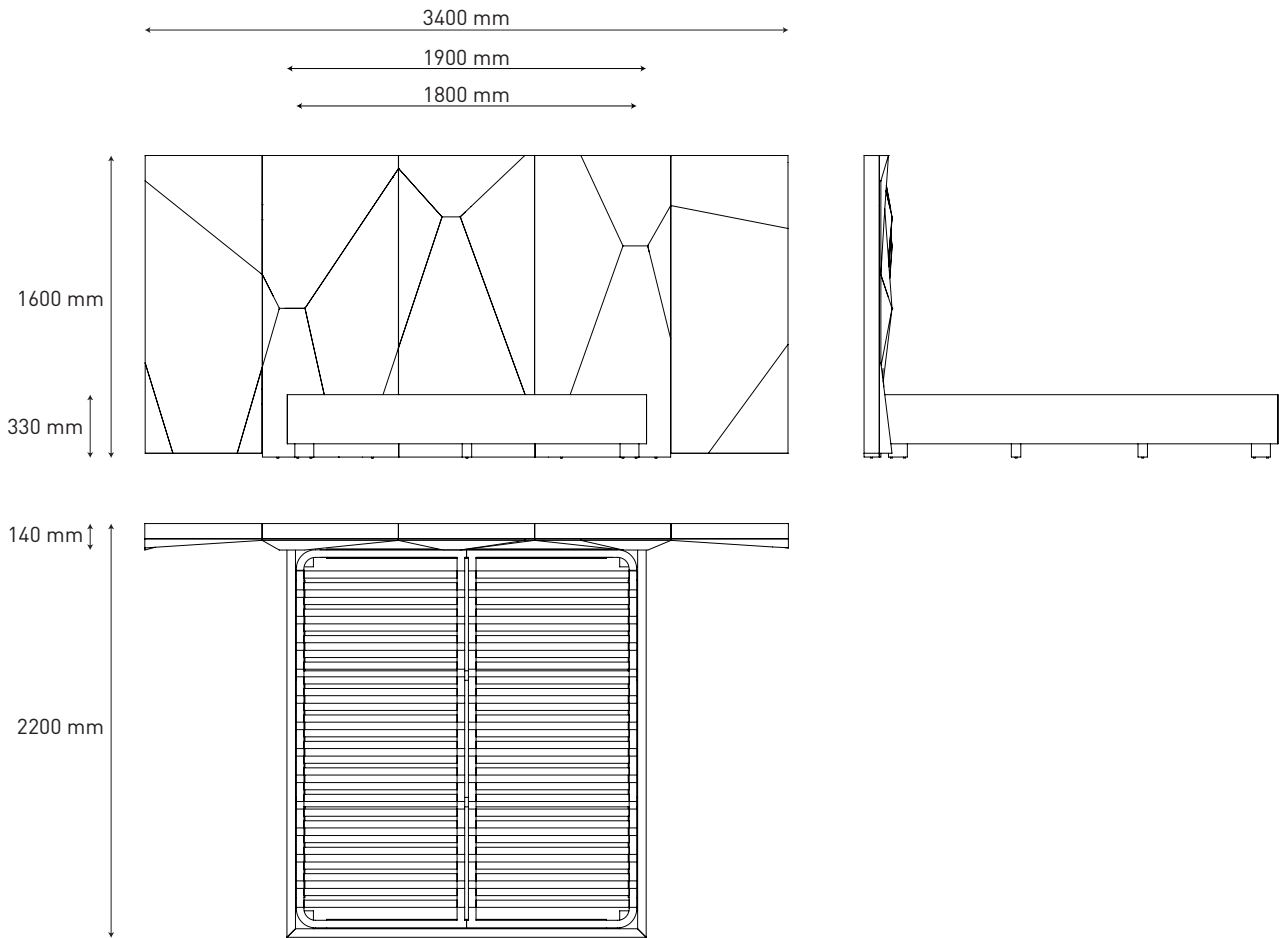

LET'S PLAY . M BED

DIMENSIONS
W: 340 cm | 134"
D: 220 cm | 86,7"
H: 160 cm | 63"

PRODUCT FEATURES

HEADBOARD & BED FRAME

Bed requires assembly.
Headboard is attached to bed frame in several points.

Bed frame in poplar wood and beechwood veneer, painted according to the color of the fabric.

TECHNICAL DETAILS

BED DIMENSIONS

W: 340 cm | 134"
D: 220 cm | 86,7"
H: 160 cm | 63"

HEADBOARD DIMENSIONS

W: 340 cm | 134"
D: 14 cm | 5,5"
H: 160 cm | 63"

BED FRAME DIMENSIONS

W: 190 cm | 74,8"
D: 210 cm | 82,7"
H: 33 cm | 12,9"

FITS MATTRESS UP TO (NOT INCLUDED)

W: 180 cm | 70,8"
D: 200 cm | 78,7"
H: Variable

OTHER OPTIONS:

BED FRAME DIMENSIONS

W: 210 cm | 82,7"
D: 210 cm | 82,7"
H: 33 cm | 12,9"

BED FRAME DIMENSIONS

W: 170 cm | 66,9"
D: 210 cm | 82,7"
H: 33 cm | 12,9"