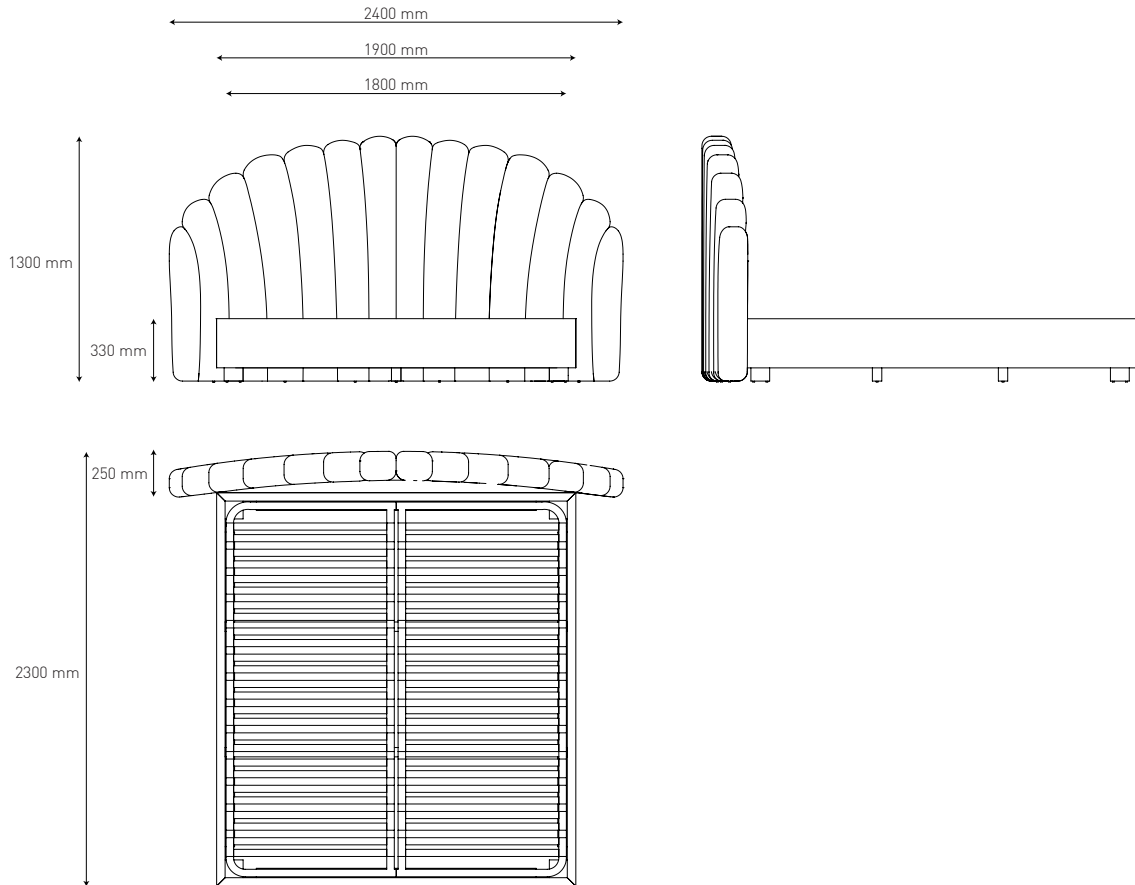

DAISY . M BED

DIMENSIONS
W: 240 cm | 94,5"
D: 230 cm | 90,5"
H: 130 cm | 51,2"

PRODUCT FEATURES

HEADBOARD & BED FRAME

Bed requires assembly.

Headboard is attached to bed frame in several points.

Bed frame in poplar wood and beechwood veneer, painted according to the color of the fabric.

PRODUCT OPTIONS

UPHOLSTERY

Available in all Munna fabrics except Wild Silk. Available in client's own material.

CLIENT'S OWN MATERIAL (COM) REQUIREMENTS

FABRIC

Body: 15 mt | 590,5"*

*Based on plain fabric, standard width 1,40 mts | 55"

LEATHER

Body: 250 square feet

TECHNICAL DETAILS

BED DIMENSIONS

W: 240 cm | 94,5"
D: 230 cm | 90,5"
H: 130 cm | 51,2"

HEADBOARD DIMENSIONS

W: 240 cm | 94,5"
D: 25 cm | 9,8"
H: 130 cm | 51,2"

BED FRAME DIMENSIONS

W: 190 cm | 74,8"
D: 210 cm | 82,7"
H: 33 cm | 12,9"

FITS MATTRESS UP TO (NOT INCLUDED)

W: 180 cm | 70,9"
D: 200 cm | 78,7"
H: Variable

OTHER OPTIONS:

BED FRAME DIMENSIONS

W: 210 cm | 82,7"
D: 210 cm | 82,7"
H: 33 cm | 12,9"